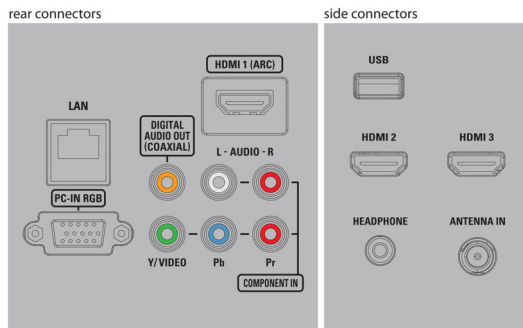

Tuner/Reception/Transmission

- Aerial Input: 75 ohm F-type
- TV system: ATSC, NTSC
- Video Playback: NTSC
- Tuner bands: UHF, VHF

Connectivity

- AV 1: Shared audio L/R in, CVBS/YpPr
- Audio Output - Digital: Coaxial (cinch)
- Other connections: Ethernet, Headphone out, PC-In VGA, Wi-Fi(built-in)
- USB: USB
- HDMI 1: HDMI, Shared audio L/R in
- HDMI 2: HDMI, Shared audio L/R in
- HDMI 3: HDMI, Shared audio L/R in
- EasyLink (HDMI-CEC): One touch play, Power status, System info (menu language), Remote control pass-through, System audio control, System standby

Power

- Ambient temperature: 5°C to 40°C (41°F to 104°F)
- Mains power: 120V/60Hz
- Power consumption: 145 W
- Standby power consumption: < 0.5 W

Dimensions

- Set dimensions in inch (W x H x D): 43.8 x 26.1 x 4.3 inch
- Product weight (lb): 26.02 lb
- Set dimensions with stand in inch (W x H x D): 43.8 x 27.8 x 10.7 inch

- Product weight (+stand) (lb): 29.99 lb
- Box dimensions in inch (W x H x D): 51.9 x 31.0 x 8.2 inch
- Weight incl. Packaging (lb): 39.91 lb
- VESA wall mount compatible: 300 x 300 mm

Accessories

- Included accessories: Table top stand, Quick start guide, User Manual, Remote Control, Batteries for remote control

Network Services

- NetTV Apps: CloudTV, Netflix, Pandora, Portico, Vudu, YouTube
- Network Features: DLNA Multimedia Browser, WirelessConnect

Issue date 2014-10-26

Version: 3.1.1

12 NC: 8670 001 11104
UPC: 6 09585 24045 2

© 2014 Koninklijke Philips N.V.
All Rights reserved.

Specifications are subject to change without notice.
Trademarks are the property of Koninklijke Philips N.V.
or their respective owners.

www.philips.com