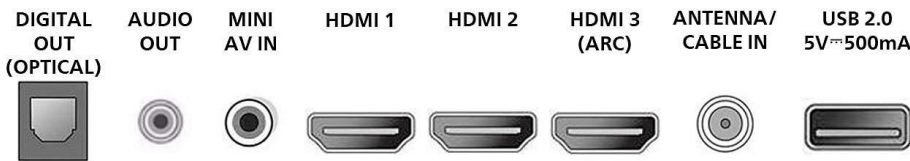

Tuner/Reception/Transmission

- Aerial Input: 75 ohm F-type
- TV system: ATSC, NTSC

- Video Playback: NTSC
- Tuner bands: UHF, VHF

Connectivity

- Number of HDMI connections: 3
- Wireless connection: 802.11n
- Other connections: Headphone out, CVBS+Audio L/R in, Digital audio out (optical)
- HDMI features: Audio Return Channel (HDMI 2)
- EasyLink (HDMI-CEC): One touch play, Power status, System info (menu language), System audio control, System standby
- Number of USB 2.0: 1

Power

- Power consumption: 75 W
- Standby power consumption: < 0.5W
- Ambient temperature: 5°C to 40°C (41°F to 104°F)
- Main power: 120V/60Hz

Dimensions

- Product weight (lb): 13.67 lb
- Box height (inch): 25.7 inch
- Box width (inch): 45.4 inch
- Box depth (inch): 6.1 inch
- Wall mount compatible: 300 x 300 mm
- Set Width (inch): 38.1 inch
- Set Height (inch): 22.3 inch
- Set Depth (inch): 3.7 inch
- Set width (with stand) (inch): 38.1 inch
- Set depth (with stand) (inch): 8.5 inch
- Set height (with stand) (inch): 24.1 inch
- Product weight (+stand) (lb): 13.89 lb
- Weight incl. Packaging (lb): 21.16
- Stand width (inch): 34.8 inch

Accessories

- Included: Batteries for remote control, Quick start guide, Remote control, Screws, Tabletop Stand, AV cable adaptor

Network Services

- TV Operating System: Roku OS

Issue date 2024-05-21

© 2024 Koninklijke Philips N.V.
All Rights reserved.

Version: 2.2.1

Specifications are subject to change without notice.
Trademarks are the property of Koninklijke Philips N.V.
or their respective owners.

UPC: 6 09585 25613 2

www.philips.com

* Roku, Roku TV, the Roku logo, and the purple d-pad design are trademarks of Roku, Inc. All other trademarks and logos herein are the property of their respective owners.

* Google and Google Home are trademarks of Google LLC. Third party features and services may be subject to change or removal without notice.

* Apple, Apple Home, AirPlay, HomeKit and Siri are trademarks of Apple Inc., registered in the U.S. and other countries and regions. This Philips Roku TV is compatible with AirPlay 2 and HomeKit, and requires iOS 12.3 or later or macOS 10.14.5 or later.

* Content resolution is based on TV compatibility and may vary by channel. Channels are subject to change, vary by region, and may require payment. Roku search does not work with all channels.

* Payment required for some channels and content. Channels can change and vary by region.