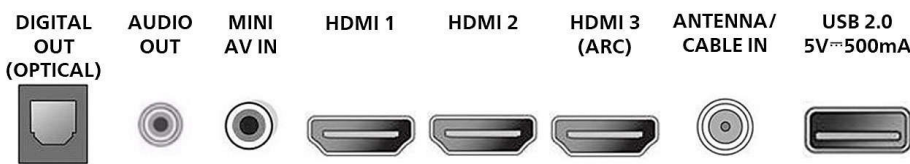

Tuner/Reception/Transmission

- Aerial Input: 75 ohm F-type
- TV system: ATSC, NTSC

- Video Playback: NTSC
- Tuner bands: UHF, VHF

Connectivity

- Number of HDMI connections: 3
- Wireless connection: 802.11n
- Other connections: Headphone out, CVBS+Audio L/R in, Digital audio out (optical)
- HDMI features: Audio Return Channel (HDMI 2)
- EasyLink (HDMI-CEC): One touch play, Power status, System info (menu language), System audio control, System standby
- Number of USB 2.0: 1

Power

- Power consumption: 75 W
- Standby power consumption: < 0.5W
- Ambient temperature: 5°C to 40°C (41°F to 104°F)
- Main power: 120V/60Hz

Dimensions

- Product weight (lb): 13.67 lb
- Box height (inch): 25.7 inch
- Box width (inch): 45.4 inch
- Box depth (inch): 6.1 inch
- Wall mount compatible: 300 x 300 mm
- Set Width (inch): 38.1 inch
- Set Height (inch): 22.3 inch
- Set Depth (inch): 3.7 inch
- Set width (with stand) (inch): 38.1 inch
- Set depth (with stand) (inch): 8.5 inch
- Set height (with stand) (inch): 24.1 inch
- Product weight (+stand) (lb): 13.89 lb
- Weight incl. Packaging (lb): 21.16
- Stand width (inch): 34.8 inch

Accessories

- Included: Batteries for remote control, Quick start guide, Remote control, Screws, Tabletop Stand, AV cable adaptor

Network Services

- TV Operating System: Roku OS

Issue date 2024-01-04

© 2024 Koninklijke Philips N.V.
All Rights reserved.

Version: 2.2.1

Specifications are subject to change without notice.
Trademarks are the property of Koninklijke Philips N.V.
or their respective owners.

UPC: 6 09585 25613 2

www.philips.com

* Roku, Roku TV, the Roku logo, and the purple d-pad design are trademarks of Roku, Inc. All other trademarks and logos herein are the property of their respective owners.

* Google and Google Home are trademarks of Google LLC. Third party features and services may be subject to change or removal without notice.

* Apple, Apple Home, AirPlay, HomeKit and Siri are trademarks of Apple Inc., registered in the U.S. and other countries and regions. This Philips Roku TV is compatible with AirPlay 2 and HomeKit, and requires iOS 12.3 or later or macOS 10.14.5 or later.

* Content resolution is based on TV compatibility and may vary by channel. Channels are subject to change, vary by region, and may require payment. Roku search does not work with all channels.

* Payment required for some channels and content. Channels can change and vary by region.