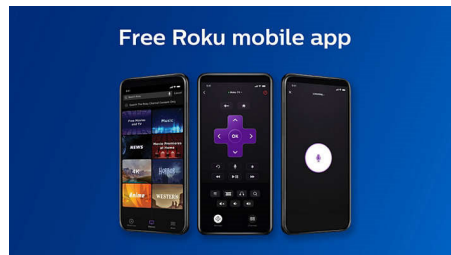

Simple home screen

Quickly access your cable box, satellite, HDTV antenna, and favorite streaming channels—all from your home screen.

Full HD 1080p display

Experience 1920x1080 Full HD resolution with flicker-free technology for a more brilliant entertainment experience.

500,000+ movies & TV episodes

Get more from your TV. Choose from a large selection of entertainment across popular streaming services.

Works with Apple AirPlay

Effortlessly stream videos, photos, music, and more from your Apple device to your TV with AirPlay.

Fast and easy search

Search by title, actor, or director to see where to stream your favorite shows for free or at the lowest price.

Free Roku mobile app

Use the Roku mobile app as an extra remote. Enjoy private listening, search with your voice or keyboard, and save shows for later.