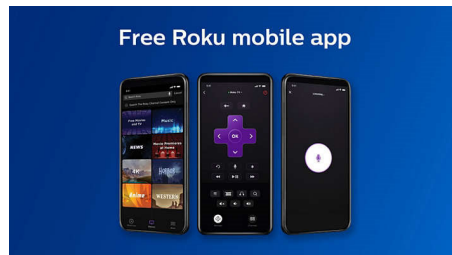

Simple home screen

Quickly access your cable box, satellite, HDTV antenna, and favorite streaming channels—all from your home screen.

Full HD 1080p display

Experience 1920x1080 Full HD resolution with flicker-free technology for a more brilliant entertainment experience.

500,000+ movies & TV episodes

Get more from your TV. Choose from a large selection of entertainment across popular streaming services.

Works with Apple AirPlay

Effortlessly stream videos, photos, music, and more from your Apple device to your TV with AirPlay.

Fast and easy search

Search by title, actor, or director to see where to stream your favorite shows for free or at the lowest price.

Free Roku mobile app

Use the Roku mobile app as an extra remote. Enjoy private listening, search with your voice or keyboard, and save shows for later.

Works with Voice Assistant

Easily control your TV from anywhere in the room with just your voice. Compatible with Siri or Hey Google.

Roku TV

Specifications

Picture/Display

- Aspect ratio: Widescreen(16:9)
- Contrast ratio (typical): 1200:1
- Response time (typical): 8.0 ms
- Diagonal screen size (inch): 43 inch
- Diagonal screen size (metric): 109.22 cm
- Panel resolution: 1920x1080p
- Picture enhancement: Dynamic contrast
- Visible screen diagonal (inch): 42.5 inch
- Display screen type: LED Full HD Display
- Viewing angle: 178° (H) / 178° (V)