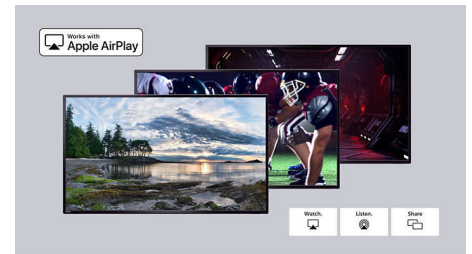

Works with Apple AirPlay

Effortlessly stream videos, photos, music, and more from your Apple device to your TV with AirPlay.