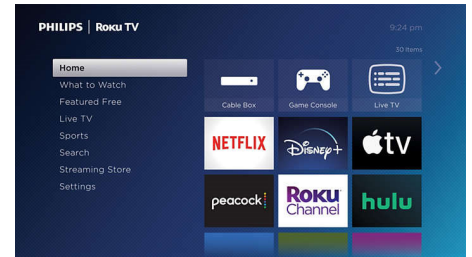

Simple home screen

Quickly access your cable box, satellite, HDTV antenna, and favorite streaming channels—all from your home screen.