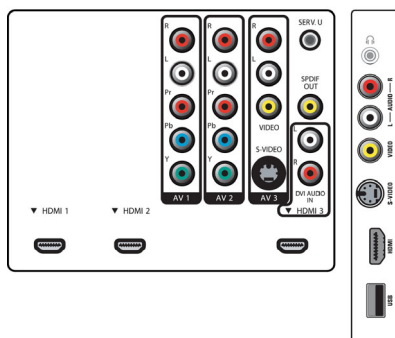

- AV 1: Audio L/R in, YPbPr
- AV 2: Audio L/R in, YPbPr
- AV 3: Audio L/R in, CVBS in, S-Video in
- HDMI 1: HDMI v1.3
- HDMI 2: HDMI v1.3
- HDMI 3: Analog audio L/R in, HDMI v1.3
- EasyLink (HDMI-CEC): One touch play, Power status, System info (menu language), System standby
- Front / Side connections: HDMI v1.3, S-video in, CVBS in, Audio L/R in, Headphone Out, USB
- Audio Output - Digital: Coaxial (cinch)

Power

- Ambient temperature: 5 °C to 40 °C
- Mains power: 110-240V, 50-60Hz
- Power consumption: 210 W
- Standby power consumption: < 1 W

Dimensions

- Set dimensions (W x H x D): 1033 x 666.5 x 88.3 mm
- Set dimensions in inch (W x H x D): 40.67 x 26.24 x 3.48 inch
- Set dimensions with stand (W x H x D): 1033 x 721.5 x 252.0 mm
- Set dimensions with stand in inch (W x H x D): 40.67 x 28.41 x 9.92 inch
- Weight incl. Packaging: 29.1 kg
- Weight incl. Packaging (lb): 64.15
- Product weight: 23.75 (with stand), 19.25 (without stand) kg
- Product weight (lb): 52.36 (with stand), 42.44

(without stand) lb

- Box dimensions in inch (W x H x D): 45.67 x 29.88 x 13.11 inch
- VESA wall mount compatible: 400 x 400 mm

Accessories

- Included accessories: Table top stand, Power cord, Quick start guide, User Manual, Registration card, Remote Control