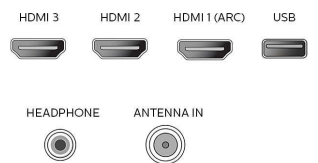

- Aerial Input: 75 ohm F-type
- TV system: ATSC, NTSC
- Video Playback: NTSC
- Tuner bands: UHF, VHF

Connectivity

- Other connections: Ethernet, Headphone out, Wireless LAN 802.11ac MIMO
- EasyLink (HDMI-CEC): One touch play, Power status, System info (menu language), Remote control pass-through, System audio control, System standby
- Audio Output - Digital: Optical (TOSLINK)
- AV 1: Shared audio L/R in, CVBS/YPbPr
- USB: USB
- HDMI 1: Shared audio L/R in, HDMI (Audio Return Channel)
- HDMI 2: HDMI, Shared audio L/R in
- HDMI 3: HDMI, Shared audio L/R in

Power

- Mains power: 120V/60Hz
- Power consumption: 155 W
- Standby power consumption: $\leq 0.5W$
- Ambient temperature: 5°C to 40°C (41°F to 104°F)

Dimensions

- Product weight (lb): 33.07 lb
- Box height (inch): 33.2 inch
- Box width (inch): 55.7 inch
- Box depth (inch): 7.5 inch
- Wall mount compatible: 300 x 300 mm
- Set Width (inch): 49.4 inch
- Set Height (inch): 29.2 inch
- Set Depth (inch): 4.6 inch
- Set width (with stand) (inch): 49.4 inch
- Set depth (with stand) (inch): 10.7 inch
- Set height (with stand) (inch): 30.9 inch
- Product weight (+stand) (lb): 37.92 lb
- Weight incl. Packaging (lb): 48.29

Connections

Side

Rear

Issue date 2023-12-11

Version: 1.1.1

UPC: 6 09585 25126 7

© 2023 Koninklijke Philips N.V.
All Rights reserved.

Specifications are subject to change without notice.
Trademarks are the property of Koninklijke Philips N.V.
or their respective owners.