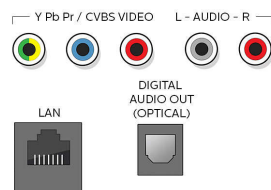

Rear

Issue date 2023-12-11

Version: 1.1.1

UPC: 6 09585 25126 7

© 2023 Koninklijke Philips N.V.
All Rights reserved.

Specifications are subject to change without notice.
Trademarks are the property of Koninklijke Philips N.V.
or their respective owners.

www.philips.com