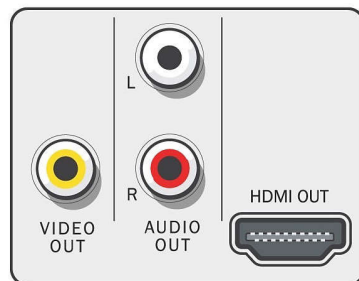

- Sound System: Dolby Audio

Convenience

- Child Protection: Parental Control
- On-Screen Display languages: English, French, Spanish

Multimedia Applications

- Playback Formats: JPEG Still pictures

Connectivity

- Rear Connections: HDMI output, Composite video (CVBS) output, Analog audio Left/Right out

Power

- Power supply: 120V, 60Hz

Dimensions

- Set Height: 50.2 mm
- Set Width: 250 mm
- Set Depth: 187.7 mm
- Product weight (lb): 1.95 lb
- Packaging (W x H x D): 12.6 x 4.1 x 10.3 inch
- Packaging Depth: 260 mm
- Packaging Height: 102 mm
- Packaging Width: 319 mm
- Set Width (inch): 9.9 inch

- Gross Weight: 2.98 lb
- Set Height (inch): 2.0 inch
- Gross weight: 1.35 kg
- Set Depth (inch): 7.4 inch
- Product weight: 0.88 kg

Accessories

- Included accessories: Quick start guide, Remote Control, Audio/Video cable
- User Manual: English, Spanish

Video Playback

- Playback Media: CD, CD-R/CD-RW, DVD-R/-RW, DVD-Video
- Video disc playback system: NTSC
- Video Enhancement: Progressive Scan, Video Upscaling
- Disc Playback Modes: Angle, Disc Menu, Pause, Repeat, Resume Playback from Stop, Search forward/reverse, Skip, Slow Forward, Standard Play
- DVD Region: 1

Audio Playback

- Compression format: Dolby Digital, PCM
- Playback Media: CD, DVD, CD-R/RW, DVD-R/-RW

Still Picture Playback

- Picture Compression Format: JPEG
- Playback Media: DVD, DVD-R/-RW, DVD+R/+RW, CD-R/RW
- Picture Enhancement: Rotate, Slideshow

Issue date 2023-12-11

Version: 7.2.1

UPC: 6 09585 25025 3

© 2023 Koninklijke Philips N.V.
All Rights reserved.

Specifications are subject to change without notice.
Trademarks are the property of Koninklijke Philips N.V.
or their respective owners.

www.philips.com