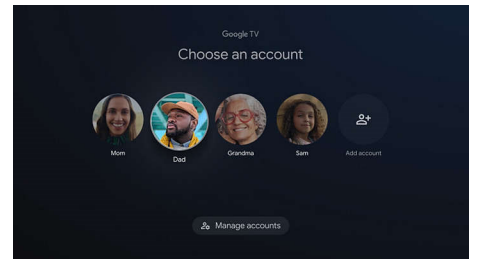

Personalized Profile

With a personalized profile, you'll get TV show and movie recommendations just for you. TV for the whole family