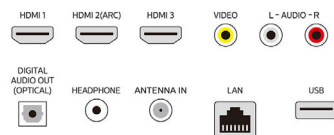

- TV system: ATSC, NTSC
- Video Playback: ATSC, NTSC
- Tuner bands: UHF, VHF
- Aerial input: 75 ohm F-type

Connectivity

- Number of HDMI connections: 3
- Wireless connection: Wireless LAN (802.11ac MIMO)
- Other connections: Ethernet, Headphone out, CVBS+Audio L/R in, Digital audio out (optical)
- HDMI features: 4K, Audio Return Channel (HDMI 2)
- EasyLink (HDMI-CEC): One touch play, Power status, System info (menu language), Remote control pass-through, System audio control, System standby
- HDCP2.3: Yes on all HDMI
- Bluetooth version: 5.0
- USB 2.0 inputs: 1

Power

- Power consumption: 95 W
- Standby power consumption: < 0.5W
- Ambient temperature: 5°C to 40°C (41°F to 104°F)
- Main power: 120V/60Hz

Dimensions

- Box height (inch): 25.4 inch
- Box width (inch): 42.1 inch
- Box depth (inch): 5.5 inch
- Wall mount compatible: 200 x 200 mm
- Product weight: 14.77 lb
- Weight incl. packaging: 21.38 lb
- Set Width (inch): 37.9 inch
- Set Height (inch): 22.1 inch
- Set Depth (inch): 3.0 inch
- Set width (with stand) (inch): 37.9 inch
- Set depth (with stand) (inch): 9.8 inch
- Set height (with stand) (inch): 23.9 inch
- Product weight with stand: 14.99 lb
- Stand width: 30.7 inch

Accessories

- Included: Quick start guide, Remote control, Batteries for remote control, Screws, Tabletop

stand

Smart TV Specifications

- OS: Android 11
- Pre-installed apps: Netflix, YouTube, Discovery+, Tubi TV, Prime video

Connections

Rear

Issue date 2023-12-15

© 2023 Koninklijke Philips N.V.
All Rights reserved.

Version: 10.10.1

Specifications are subject to change without notice.
Trademarks are the property of Koninklijke Philips N.V.
or their respective owners.

UPC: 6 09585 25489 3

www.philips.com

* Google TV is the name of this device's software experience and a trademark of Google LLC. Google, Google Play, YouTube, and Chromecast built-in are trademarks of Google LLC.

* Use of this TV requires consent to Google Terms of Service and Privacy Policy.

* Requires compatible smart home products.

* Netflix streaming membership required. See www.netflix.com/TermsOfUse

* USB recording for digital channels only, recordings may be limited by broadcast copy protection. Country and channel restrictions may apply.

* USB multimedia playback requires third-party app installation. Please visit the Google Play Store for more details, including app availability for your country.

* Features and specifications are subject to change without notice