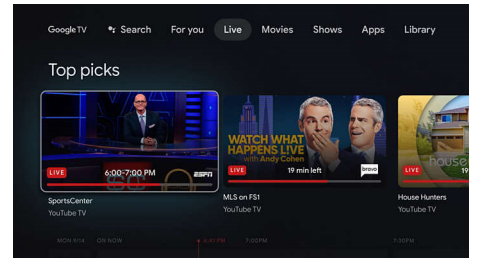

43PUL7652/F7

Highlights

Popular apps

Google Play is your entertainment unbound. Download all your favorite apps, movies, TV shows, and games all in one place.

Perfect Picture

Experience extraordinary picture quality with UHD resolution and 120 PMR, combined with HDR for unbelievably colors.

Personalized Recommendations

Easily discover new things to watch across your favorite apps with recommendations based on your interests.

Entertainment You Love

Google TV brings together movies, shows, live TV and more from across apps and subscriptions and organizes them for you.

Search, Discover and Control

Use your voice to find movies, control your TV, and control smart home devices. Press the Google Assistant button on your remote.

Live TV / Free Content

From breaking news to the season finale, tune into the Live TV tab to browse through live channels with just a click.