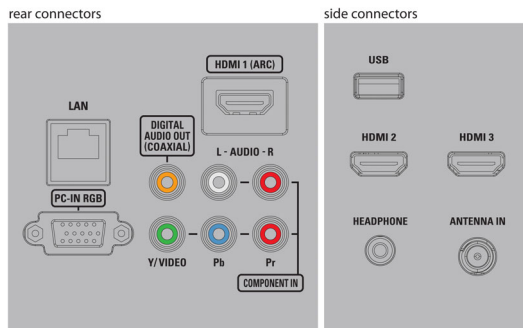

Tuner/Reception/Transmission

- Aerial Input: 75 ohm F-type
- TV system: ATSC, NTSC
- Video Playback: NTSC
- Tuner bands: UHF, VHF

Connectivity

- AV 1: Shared audio L/R in, CVBS/YpBPr
- Audio Output - Digital: Coaxial (cinch)
- Other connections: Ethernet, Headphone out, PC-In VGA, Wi-Fi(built-in)
- USB: USB
- HDMI 1: HDMI, Shared audio L/R in
- HDMI 2: HDMI, Shared audio L/R in
- HDMI 3: HDMI, Shared audio L/R in
- EasyLink (HDMI-CEC): One touch play, Power status, System info (menu language), Remote control pass-through, System audio control, System standby

Power

- Ambient temperature: 5°C to 40°C (41°F to 104°F)
- Mains power: 120V/60Hz
- Power consumption: 150 W
- Standby power consumption: < 0.5W

Dimensions

- Set dimensions in inch (W x H x D): 49.4 x 29.3 x 4.6 inch
- Product weight (lb): 33.07
- Set dimensions with stand in inch (W x H x D): 49.4 x 31.3 x 10.5 inch

- Product weight (+stand) (lb): 37.04 lb
- Box dimensions in inch (W x H x D): 56.8 x 33.5 x 9.1 inch
- Weight incl. Packaging (lb): 51.15
- VESA wall mount compatible: 400 x 300 mm

Accessories

- Included accessories: Table top stand, Quick start guide, User Manual, Remote Control, Batteries for remote control

Network Services

- NetTV Apps: CloudTV, Netflix, Pandora, Portico, Vudu, YouTube
- Network Features: DLNA Multimedia Browser, WirelessConnect

Issue date 2014-11-03

Version: 2.1.1

12 NC: 8670 001 21978
UPC: 6 09585 24437 5

© 2014 Koninklijke Philips N.V.
All Rights reserved.

Specifications are subject to change without notice.
Trademarks are the property of Koninklijke Philips N.V.
or their respective owners.

www.philips.com