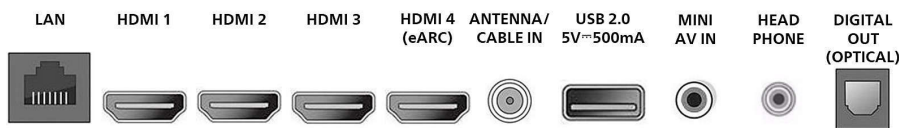

Multimedia Applications

- Multimedia connections: USB Storage Device
- Playback Formats: AAC (.MKV, .MP4, .MOV), AC3/ EAC3 (.MKV, .MP4, .MOV, .AC3), GIF (non-animated), H.264/AVC (.MKV, .MP4, .MOV), JPG, MP3(.MP3, .MKV), PCM (.WAV, .MKV, .MP4, .MOV), PNG, H.265/HEVC

Tuner/Reception/Transmission

- TV system: ATSC, NTSC
- Video Playback: NTSC
- Tuner bands: UHF, VHF
- Aerial input: 75 ohm F-type

Connectivity

- Wireless connection: Wireless LAN (802.11ac)
- HDMI features: 4K, eARC/ARC (HDMI 4)
- EasyLink (HDMI-CEC): One touch play, Power status, System info (menu language), System audio control, System standby
- USB 2.0 inputs: 1
- HDMI inputs: 4
- Other inputs: CVBS+Audio L/R in, Digital audio out (optical), Ethernet, Headphone out
- Audio Output - Digital: Optical (TOSLINK)

Power

- Power consumption: 125 W
- Standby power consumption: < 0.5 W
- Ambient temperature: 5°C to 40°C (41°F to 104°F)
- Main power: 120V/60Hz

Dimensions

- Wall mount compatible: 300 x 300 mm
- Set dimensions (W x H x D): 48.3 x 25.4 x 3.4 inch
- Product weight: 20.72 lb
- Set dimensions with stand (W x H x D): 43.8 x 28.0 x 11.3 inch
- Box dimensions (W x H x D): 49.2 x 29.9 x 5.7 inch
- Weight incl. packaging: 28.22 lb
- Product weight with stand: 21.16 lb
- Stand width: 26.22 inch

Accessories

- Included: Batteries for remote control, Quick start guide, Remote control, Screws, Tabletop stand

Network Services

- TV Operating System: Roku OS

Issue date 2023-12-15

© 2023 Koninklijke Philips N.V.
All Rights reserved.

Version: 4.2.1

Specifications are subject to change without notice.
Trademarks are the property of Koninklijke Philips N.V.
or their respective owners.

UPC: 6 09585 25609 5

www.philips.com

* Roku, Roku TV, the Roku logo, and the purple d-pad design are trademarks of Roku, Inc. All other trademarks and logos herein are the property of their respective owners.
* The terms HDMI and HDMI HighDefinition Multimedia Interface, and the HDMI Logo are trademarks or registered trademarks of HDMI Licensing Administrator, Inc. in the United States and other countries.
* Dolby, Dolby Audio, and the double-D symbol are registered trademarks of Dolby Laboratories Licensing Corporation.
* Apple, Apple Home, AirPlay, HomeKit and Siri are trademarks of Apple Inc., registered in the U.S. and other countries and regions. This Philips Roku TV is compatible with AirPlay 2 and HomeKit, and requires iOS 12.3 or later or macOS 10.14.5 or later.
* Google and Google Home are trademarks of Google LLC. Third party features and services may be subject to change or removal without notice.
* Content resolution is based on TV compatibility and may vary by channel. Channels are subject to change, vary by region, and may require payment. Roku search does not work with all channels.
* Payment required for some channels and content. Channels can change and vary by region.