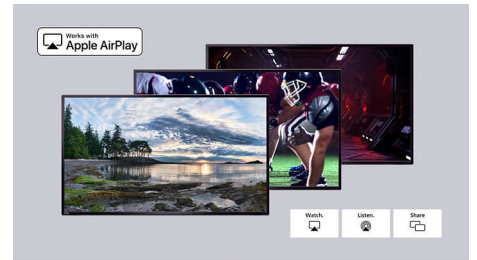

Works with Apple AirPlay

Effortlessly stream videos, photos, music, and more from your Apple device to your TV with AirPlay.