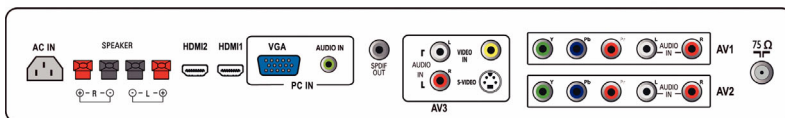

- AutoPicture, AutoSound, On Screen Display, Side Control, Closed Captioning Full Text
- Remote Control: TV
- Remote control type: RC2023609/01 B
- Screen Format Adjustments: 4:3, Auto Format, Movie expand 14:9, Movie expand 16:9, Subtitle Zoom, Super Zoom, Widescreen

Tuner/Reception/Transmission

- Aerial Input: 75 ohm F-type
- TV system: ATSC, NTSC
- Video Playback: NTSC
- Cable: Unscrambled Digital Cable QAM
- Tuner bands: Hyperband, S-Channel, UHF, VHF

Connectivity

- AV 1: Audio L/R in, YPbPr
- AV 2: Audio L/R in, YPbPr
- AV 3: Audio L/R in, CVBS in, S-Video in
- AV 4: HDMI
- AV 5: HDMI
- Front / Side connections: Audio L/R in, CVBS in, Headphone Out, S-video in
- Other connections: PC Audio in, PC-In VGA, S/PDIF out (coaxial)

Power

- Ambient temperature: 5 °C to 40 °C
- Mains power: 90-240 VAC, 50/60 Hz
- Power consumption: 260 W
- Standby power consumption: < 1 W

Accessories

- Included accessories: Table top stand, Power cord, Quick start guide, User Manual, Registration card, Remote Control, Batteries for remote control

Dimensions

- Set dimensions in inch (W x H x D): 45.23 x 30.05 x 4.86 inch
- Set dimensions with stand in inch (W x H x D): 45.23 x 32.02 x 12.81 inch
- Product weight (lb): 56.21
- Product weight (+stand) (lb): 68.53 lb
- Box dimensions in inch (W x H x D): 50.79 x 32.13 x 14.53 inch
- Weight incl. Packaging (lb): 89.1
- VESA wall mount compatible: 400 x 200 mm

Issue date 2013-06-22

Version: 1.1.3

12 NC: 8670 000 37102
UPC: 6 09585 14863 5

© 2013 Koninklijke Philips N.V.
All Rights reserved.

Specifications are subject to change without notice.
Trademarks are the property of Koninklijke Philips N.V.
or their respective owners.

www.philips.com