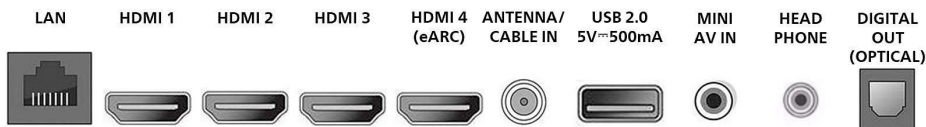

Tuner/Reception/Transmission

- TV system: ATSC, NTSC
- Video Playback: NTSC
- Tuner bands: UHF, VHF
- Aerial input: 75 ohm F-type

Connectivity

- Wireless connection: Wireless LAN (802.11ac)
- HDMI features: 4K, eARC/ARC (HDMI 4)
- EasyLink (HDMI-CEC): One touch play, Power status, System info (menu language), System audio control, System standby
- USB 2.0 inputs: 1
- HDMI inputs: 4
- Other inputs: CVBS+Audio L/R in, Digital audio out (optical), Ethernet, Headphone out
- Audio Output - Digital: Optical (TOSLINK)

Power

- Power consumption: 125 W
- Standby power consumption: $\leq 0.5\text{ W}$
- Ambient temperature: 5°C to 40°C (41°F to 104°F)
- Main power: 120V/60Hz

Dimensions

- Wall mount compatible: 300 x 300 mm
- Set dimensions (W x H x D): 48.3 x 25.4 x 3.4 inch
- Product weight: 20.72 lb
- Set dimensions with stand (W x H x D): 43.8 x 28.0 x 11.3 inch
- Box dimensions (W x H x D): 49.2 x 29.9 x 5.7 inch
- Weight incl. packaging: 28.22 lb
- Product weight with stand: 21.16 lb
- Stand width: 26.22 inch

Accessories

- Included: Batteries for remote control, Quick start guide, Remote control, Screws, Tabletop stand

Network Services

- TV Operating System: Roku OS

Issue date 2023-12-15

© 2023 Koninklijke Philips N.V.
All Rights reserved.

Version: 3.3.1

Specifications are subject to change without notice.
Trademarks are the property of Koninklijke Philips N.V.
or their respective owners.

UPC: 6 09585 25605 7

www.philips.com

* Roku, Roku TV, the Roku logo, and the purple d-pad design are trademarks of Roku, Inc. All other trademarks and logos herein are the property of their respective owners.

* The terms HDMI and HDMI HighDefinition Multimedia Interface and the HDMI Logo are trademarks or registered trademarks of HDMI Licensing Administrator, Inc. in the United States and other countries.

* Google and Google Home are trademarks of Google LLC. Third party features and services may be subject to change or removal without notice.

* Apple, Apple Home, AirPlay, HomeKit and Siri are trademarks of Apple Inc., registered in the U.S. and other countries and regions. This Philips Roku TV is compatible with AirPlay 2 and HomeKit, and requires iOS 12.3 or later or macOS 10.14.5 or later.

* Content resolution is based on TV compatibility and may vary by channel. Channels are subject to change, vary by region, and may require payment. Roku search does not work with all channels.

* Payment required for some channels and content. Channels can change and vary by region.

* Dolby, Dolby Audio, and the double-D symbol are registered trademarks of Dolby Laboratories Licensing Corporation.