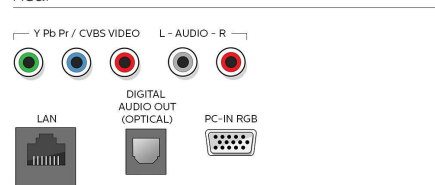

Rear

Issue date 2023-12-11

Version: 3.2.1

UPC: 6 09585 24870 0

© 2023 Koninklijke Philips N.V.
All Rights reserved.

Specifications are subject to change without notice.
Trademarks are the property of Koninklijke Philips N.V.
or their respective owners.

www.philips.com