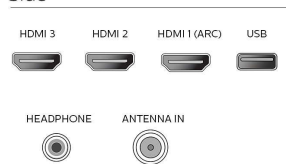

- Ease of Installation: Autostore
- Multimedia: auto slideshow, USB media browser

Multimedia Applications

- Multimedia connections: USB memory class device
- Playback Formats: MP3, JPEG Still pictures, MPEG1, MPEG2, H.264/MPEG-4 AVC, MPEG 4 SP/ASP, H.265/HEVC, AAC, WAVE

Tuner/Reception/Transmission

- Aerial Input: 75 ohm F-type
- TV system: ATSC, NTSC
- Video Playback: NTSC
- Tuner bands: UHF, VHF

Connectivity

- Other connections: Ethernet, Headphone out, PC-In VGA, Wi-Fi(built-in)
- EasyLink (HDMI-CEC): One touch play, Power status, System info (menu language), Remote control pass-through, System audio control, System standby
- Audio Output - Digital: Optical (TOSLINK)
- AV 1: Shared audio L/R in, CVBS/YPbPr
- USB: USB
- HDMI 1: HDMI, Shared audio L/R in
- HDMI 2: HDMI, Shared audio L/R in
- HDMI 3: HDMI, Shared audio L/R in

Power

- Mains power: 120V/60Hz
- Power consumption: 155 W
- Standby power consumption: < 0.5W
- Ambient temperature: 5°C to 40°C (41°F to 104°F)

Dimensions

- Product weight (lb): 33.29 lb
- Box height (inch): 33.2 inch
- Box width (inch): 56.5 inch
- Box depth (inch): 8.8 inch
- Wall mount compatible: 300 x 300 mm
- Set Width (inch): 49.4 inch
- Set Height (inch): 29.3 inch
- Set Depth (inch): 4.6 inch
- Set width (with stand) (inch): 49.4 inch
- Set depth (with stand) (inch): 10.5 inch

Connections

Side