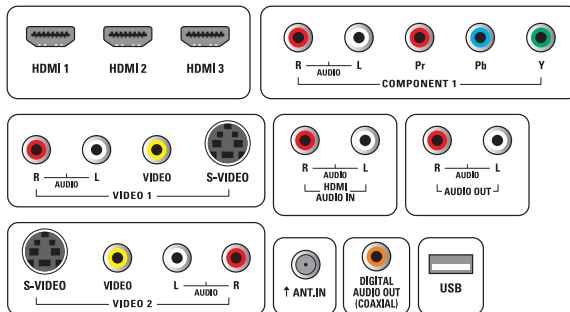

- Ease of Installation: Autostore
- Ease of Use: Auto Volume Leveller (AVL), Channel list, Settings assistant Wizard, Side Control
- Remote Control: TV
- Screen Format Adjustments: 4:3, 16:9, Movie Expand, Normal, Zoom, Full, Wide, unscaled (dot by dot)

Multimedia Applications

- Multimedia connections: USB memory class device
- Playback Formats: MP3, JPEG Still pictures

Tuner/Reception/Transmission

- Aerial Input: 75 ohm F-type
- TV system: ATSC, NTSC
- Video Playback: NTSC
- Tuner bands: UHF, VHF

Connectivity

- AV 1: Audio L/R in, YPbPr
- AV 2: Audio L/R in, CVBS in, S-Video
- AV 3: Audio L/R in, CVBS in, S-Video in
- Audio Output - Digital: Coaxial (cinch)
- HDMI 1: HDMI, Analog audio L/R in
- HDMI 2: HDMI
- HDMI 3: HDMI
- Other connections: Analog audio Left/Right out
- USB: USB
- EasyLink (HDMI-CEC): One touch play, Power status, System info (menu language), System audio control, System standby

Power

- Ambient temperature: 5°C to 35°C (41°F to 95°F)
- Mains power: 120V/60Hz
- Standby power consumption: < 0.1W
- Power consumption: 228 W

Dimensions

- Set dimensions in inch (W x H x D): 44.34 x 26.80 x 4.31 inch
- Set dimensions with stand in inch (W x H x D): 44.34 x 29.33 x 11.22 inch
- Box dimensions in inch (W x H x D): 55.91 x 31.69 x 10.63 inch
- Product weight (lb): 47.66
- Product weight (+stand) (lb): 55.12 lb
- Weight incl. Packaging (lb): 65.04
- VESA wall mount compatible: 400 x 400 mm

Issue date 2014-03-14

Version: 2.2.2

12 NC: 8670 000 60516
UPC: 6 09585 18620 0

© 2014 Koninklijke Philips N.V.
All Rights reserved.

Specifications are subject to change without notice.
Trademarks are the property of Koninklijke Philips N.V.
or their respective owners.

www.philips.com