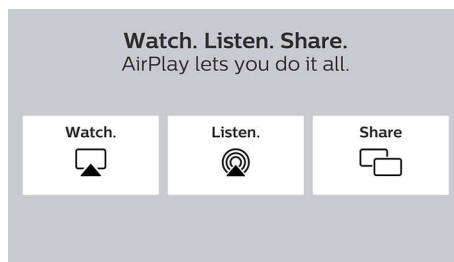

Works with Apple AirPlay

Effortlessly stream videos, photos, music, and more from your Apple device to your TV with AirPlay. Plus mirror the screen from your iPhone, iPad, or Mac to the big screen.*