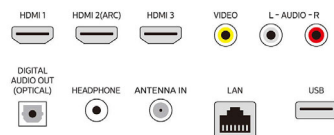

Tuner/Reception/Transmission

- Aerial Input: 75 ohm F-type
- TV system: ATSC, NTSC
- Video Playback: NTSC, ATSC
- Tuner bands: UHF, VHF

Connectivity

- Number of HDMI connections: 3
- Wireless connection: 802.11ac MIMO
- Other connections: Digital audio out (optical), CVBS+Audio L/R in, Headphone out, Ethernet
- HDMI features: 4K, Audio Return Channel (HDMI 2)
- EasyLink (HDMI-CEC): One touch play, Power status, System info (menu language), System audio control, System standby
- HDCP2.2: Yes on all HDMI
- Number of USB 2.0: 1

Power

- Power consumption: 340 W
- Standby power consumption: < 0.5W
- Ambient temperature: 5°C to 40°C (41°F to 104°F)
- Main power: 120V/60Hz

Dimensions

- Product weight (lb): 55.34 lb
- Box height (inch): 45.3 inch
- Box width (inch): 73.8 inch
- Box depth (inch): 8.9 inch
- Wall mount compatible: 400 x 200 mm
- Set Width (inch): 65.9 inch
- Set Height (inch): 37.6 inch
- Set Depth (inch): 3 inch
- Set width (with stand) (inch): 65.9 inch
- Set depth (with stand) (inch): 11.4 inch
- Set height (with stand) (inch): 40.4 inch
- Product weight (+stand) (lb): 56.22 lb
- Weight incl. Packaging (lb): 83.78
- Stand width (inch): 56.4 inch

Accessories

- Included: Quick start guide, Remote control, Batteries for remote control, Tabletop Stand, Screws

Connections

Rear

Issue date 2023-12-15

Version: 9.9.1

UPC: 6 09585 25409 1

© 2023 Koninklijke Philips N.V.
All Rights reserved.

Specifications are subject to change without notice.
Trademarks are the property of Koninklijke Philips N.V.
or their respective owners.

www.philips.com

* Roku, Roku TV and the Roku logo are the trademarks or registered trademarks of Roku, Inc. All other trademarks and logos herein are the property of their respective owners.

* Google is a trademark of Google LLC. Amazon, Alexa, Prime Video, and all related logos are trademarks of Amazon.com, Inc. or its affiliates. Third party voice assistant features and services may be subject to change or removal without notice.

* Apple, AirPlay, HomeKit and Siri are trademarks of Apple, Inc., registered in the U.S. and other countries. This Philips Roku TV is compatible with AirPlay 2 and HomeKit. and requires iOS 12.3 or later or macOS 10.14.5 or later.

* Content resolution is based on TV compatibility and may vary by channel. Channels are subject to change, vary by region, and may require payment. Roku search does not work with all channels.

* Voice support currently available in English only.