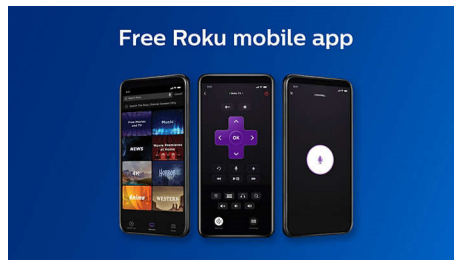

PHILIPS

Roku TV

4700 series 4K UltraHD LED Roku TV
75" RokuTV 4K UHD 2160p, HDR / 120PMR

75PFL4756/F7

Highlights

Roku TV

Smart performance at a great value. A simpler, smarter and totally entertaining TV with built-in features to stream, watch live, and more.

Free Roku mobile app

Turn your iOS® or Android™ device into the ultimate streaming companion. Whether you need a second remote or want more features and functionality, the Roku mobile app makes it fun and easy to control your Roku TV. Search with your keyboard, use voice search, enjoy private listening with up to three friends, cast to your TV, and more.