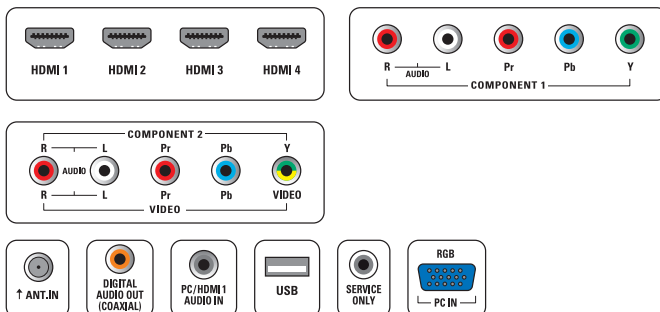

- Child Protection: Child Lock+Parental Control
- Clock: On main display, Sleep Timer

- Ease of Installation: Autostore
- Ease of Use: 4 favorite lists, Auto Volume Leveller (AVL), Channel list, Settings assistant Wizard, Side Control
- Remote Control: TV
- Screen Format Adjustments: 4:3, Movie expand 14:9, Movie expand 16:9, Automatic, Super Zoom, Widescreen, unscaled (1080p dot by dot)

Multimedia Applications

- Multimedia connections: USB memory class device
- Playback Formats: MP3, JPEG Still pictures

Tuner/Reception/Transmission

- Aerial Input: 75 ohm F-type
- TV system: ATSC, NTSC
- Video Playback: NTSC
- Tuner bands: UHF, VHF

Connectivity

- AV 1: Audio L/R in, YPbPr
- AV 2: Audio L/R in, CVBS in, YPbPr
- Audio Output - Digital: Coaxial (cinch)
- HDMI 1: HDMI
- HDMI 2: HDMI
- HDMI 3: HDMI
- HDMI 4: HDMI
- Other connections: PC Audio in, PC-In VGA, Service connector
- USB: USB
- EasyLink (HDMI-CEC): One touch play, Power status, System info (menu language), Remote control pass-through, System audio control, System standby

Power

- Ambient temperature: 5°C to 35°C (41°F to 95°F)
- Mains power: 120V/60Hz
- Power consumption: 205 W
- Standby power consumption: < 0.1 W

Dimensions

- Set dimensions in inch (W x H x D): 39.06 x 24.41 x 3.15 inch
- Set dimensions with stand in inch (W x H x D): 39.06 x 26.22 x 9.37 inch
- Product weight (lb): 35.71
- Product weight (+stand) (lb): 40.12 lb
- Box dimensions in inch (W x H x D):

- 48.62 x 30.24 x 10.51 inch
- Weight incl. Packaging (lb): 55.12
- VESA wall mount compatible: 400 x 200 mm

Accessories

- Included accessories: Tabletop swivel stand, Power cord, Quick start guide, User Manual, Registration card, Warranty certificate, Remote Control, Batteries for remote control

Issue date 2014-03-14

Version: 2.1.1

12 NC: 8670 000 60519
UPC: 6 09585 18623 1

© 2014 Koninklijke Philips N.V.
All Rights reserved.

Specifications are subject to change without notice.
Trademarks are the property of Koninklijke Philips N.V.
or their respective owners.

www.philips.com