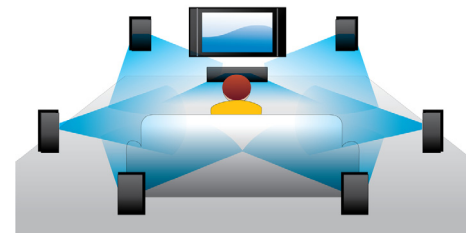

Dolby TrueHD

Dolby TrueHD deliver the finest sound from your Blu-ray Discs. Audio reproduced is virtually indistinguishable from the studio master, so you hear what the creators intended for you to hear. Dolby TrueHD complete your high definition entertainment experience.