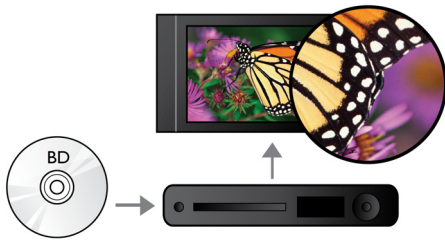

Hear more

- Dolby TrueHD for high fidelity sound

Engage more

- Direct remote access to Netflix and Vudu movie services
- USB 2.0 plays video/music from USB flash/hard disk drive
- EasyLink to control all HDMI CEC devices via a single remote
- BD-Live (Profile 2.0) to enjoy online Blu-ray bonus content
- WiFi-n Ready* for faster, wider wireless performance

PHILIPS

Highlights

Blu-ray Disc playback

Blu-ray Discs have the capacity to carry high definition data, along with pictures in the 1920 x 1080 resolution that defines full high definition images. Scenes come to life as details leap at you, movements smoothen and images turn crystal clear. Blu-ray also delivers uncompressed surround sound - so your audio experience becomes unbelievably real. The high storage capacity of Blu-ray Discs also allow a host of interactive possibilities to be built in. Seamless navigation during playback and other exciting features like pop-up menus bring a whole new dimension to home entertainment.

DVD video upscaling

HDMI 1080p upscaling delivers images that are crystal clear. DVD movies in standard definition can now be enjoyed in high definition resolution - ensuring more details and more true-to-life pictures. Progressive Scan (represented by "p" in "1080p") eliminates the line structure prevalent on TV screens, again ensuring relentlessly sharp images. To top it off, HDMI makes a direct digital connection