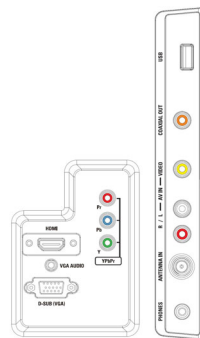

Connectivity

- AV 1: CVBS in, Shared audio L/R in
- AV 2: YPbPr, Shared audio L/R in
- HDMI 1: HDMI, Shared audio L/R in
- USB: USB
- Audio Output - Digital: Coaxial (cinch)
- Other connections: Headphone out, PC-In VGA, Shared audio L/R in

Power

- Mains power: 120V,220-240V 50/60Hz
- Power consumption: 47 W
- Standby power consumption: <1W
- Ambient temperature: 5°C to 40°C (41°F to 104°F)

Dimensions

- Set dimensions in inch (W x H x D): 29.7 x 18.7 x 2.2 inch
- Set dimensions with stand in inch (W x H x D): 29.7 x 20.4 x 7.1 inch
- Product weight (lb): 14.99
- Product weight (+stand) (lb): 15.65 lb
- Box dimensions in inch (W x H x D): 33.3 x 21.6 x 4.7 inch
- Weight incl. Packaging (lb): 18.3 lb
- VESA wall mount compatible: 200 x 100 mm

Accessories

- Included accessories: User Manual, Quick start guide, Remote Control, Batteries for remote control, Table top stand

Issue date 2013-07-24

Version: 2.2.1

12 NC: 8670 000 97979
UPC: 6 09585 23091 0