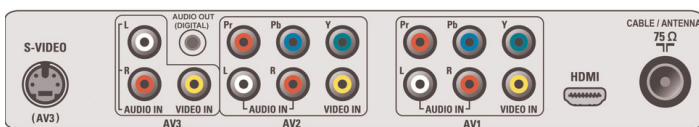

Multimedia Applications

- Digital Content Management: Digital Media Reader
- Multimedia connections: USB memory class device
- Playback Formats: JPEG Still pictures, MP3, Slideshow files (.alb)

Tuner/Reception/Transmission

- Tuner bands: Hyperband, S-Channel, UHF, VHF
- TV system: ATSC, NTSC
- Video Playback: NTSC
- Aerial Input: 75 ohm F-type
- Cable: Unscrambled Digital Cable QAM

Connectivity

- AV 1: Audio L/R in, CVBS in, YPbPr
- AV 2: Audio L/R in, CVBS, YPbPr
- AV 3: Audio L/R in, CVBS in, S-Video Y/C
- Front / Side connections: Audio L/R in, CVBS in, Headphone Out, S-video in, USB
- Audio Output - Digital: Coaxial (cinch)
- Other connections: HDMI

Power

- Power consumption: 140 W
- Standby power consumption: < 1 W
- Mains power: AC 110 - 120 V, 60 Hz
- Ambient temperature: 5 °C to 40 °C

Dimensions

- Product weight (lb): 41.6 (with stand), 39.2 (without stand) lb
- Weight incl. Packaging (lb): 48.4
- Box dimensions in inch (W x H x D): 39.4 x 27.2 x 9.4 inch
- Set dimensions with stand in inch (W x H x D): 36.4 x 21.8 x 8.7 inch
- Set dimensions in inch (W x H x D): 36.4 x 20 x 4.7 inch

Accessories

- Included accessories: Table top stand, User Manual, Remote Control, Registration card, Quick start guide, Power cord

Issue date 2019-06-28

Version: 9.0.13

12 NC: 8670 000 22895
UPC: 6 09585 11130 1

© 2019 Koninklijke Philips N.V.
All Rights reserved.

Specifications are subject to change without notice.
Trademarks are the property of Koninklijke Philips N.V.
or their respective owners.

www.philips.com