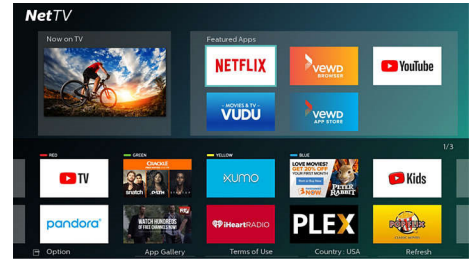

Net TV

Philips NetTV is built for streaming. With a simple push of a button, gain instant access to popular streaming applications such as Netflix, Vudu, YouTube, all within a clutter-free, easy to use interface. Visit the App Store to download additional content from our extensive entertainment library, with entertainment options to suit everyone. Surf the web on your big screen TV, all without the need of connecting a computer. Enjoy smooth streaming of up-to 4K content with the powerful, built-in Wireless 802.11ac MIMO Dual-Band chipset.