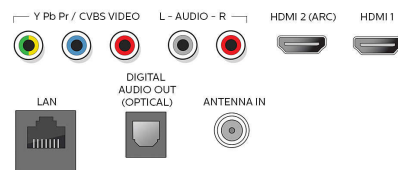

Tuner/Reception/Transmission

- Aerial Input: 75 ohm F-type
- TV system: ATSC, NTSC
- Video Playback: NTSC
- Tuner bands: UHF, VHF

Connectivity

- Other connections: Ethernet, Headphone out, Wireless LAN 802.11ac MIMO
- EasyLink (HDMI-CEC): One touch play, Power status, System info (menu language), Remote control pass-through, System audio control, System standby
- Audio Output - Digital: Optical (TOSLINK)
- AV 1: Shared audio L/R in, CVBS/YPbPr
- USB: USB
- HDMI 1: Shared audio L/R in, HDMI
- HDMI 2: Shared audio L/R in, HDMI (Audio Return Channel)
- HDMI 3: HDMI, Shared audio L/R in

- Set depth (with stand) (inch): 12.0 inch
- Set height (with stand) (inch): 40.2 inch
- Product weight (+stand) (lb): 68.3 lb
- Weight incl. Packaging (lb): 99.21

Accessories

- Included accessories: Table top stand, Quick start guide, User Manual, Remote Control, Batteries for remote control, Screws
- Power cord: 59.05 inch

Network Services

- NetTV Apps: Netflix, Vudu, Vewd browser, YouTube, Pandora, Vewd app store, Youtube TV, Showtime Streaming
- Network Features: Home Network, Wireless Screencasting

Connections

Side

Rear

Issue date 2023-12-11