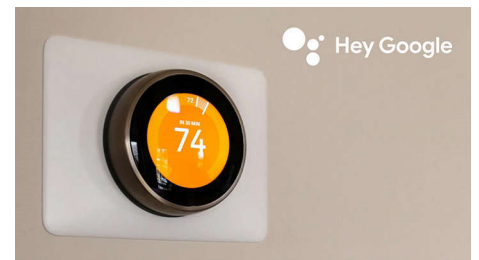

Smart Home Devices

Use your voice to create the perfect viewing environment. Control smart home devices throughout your home. Adjust room temperature, lighting, or control other connected devices.*2