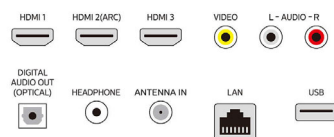

Connectivity

- Number of HDMI connections: 3
- Wireless connection: Wireless LAN (802.11ac MIMO)
- Other connections: Ethernet, Headphone out, CVBS+Audio L/R in, Digital audio out (optical)
- HDMI features: 4K, Audio Return Channel (HDMI 2)
- EasyLink (HDMI-CEC): One touch play, Power status, System info (menu language), Remote control pass-through, System audio control, System standby
- HDCP2.3: Yes on all HDMI
- Bluetooth version: 5.0
- Number of USBs: 1

Power

- Mains power: 120V/60Hz
- Power consumption: 95 W
- Standby power consumption: < 0.5W
- Ambient temperature: 5°C to 40°C (41°F to 104°F)

Dimensions

- Product weight (lb): 16.98 lb
- Box height (inch): 25.8 inch
- Box width (inch): 42.2 inch
- Box depth (inch): 6.0 inch
- Wall mount compatible: 300 x 200 mm
- Set Width (inch): 38.2 inch
- Set Height (inch): 22.2 inch
- Set Depth (inch): 3.6 inch
- Set width (with stand) (inch): 38.2 inch
- Set depth (with stand) (inch): 8.1 inch
- Set height (with stand) (inch): 24.1 inch
- Product weight (+stand) (lb): 17.20 lb

- Weight incl. Packaging (lb): 22.93 lb
- Stand width (inch): 30.7 inch

Accessories

- Included accessories: Quick start guide, Caution sheet, Safety warranty sheet, Remote Control, Batteries for remote control, Table top stand, Screws
- Power cord: 59 inch

Android TV Services

- OS: Android Pie

Connections

Rear

Issue date 2023-11-03

Version: 8.2.2

UPC: 6 09585 25378 0

© 2023 Koninklijke Philips N.V.
All Rights reserved.

Specifications are subject to change without notice.
Trademarks are the property of Koninklijke Philips N.V.
or their respective owners.

www.philips.com