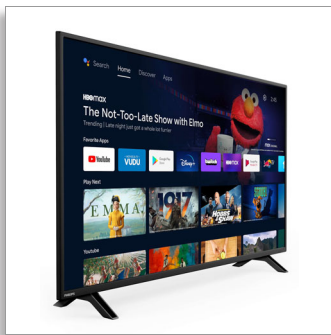

Philips  
5700 series 4K UltraHD  
LED Android TV

**43" Android TV**  
4K UHD 2160p  
Chromecast  
Built-in Google Assistant

**43PFL5766**