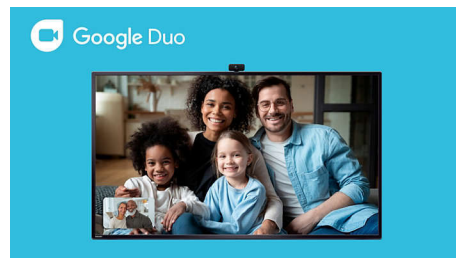

Google Duo

Your favorite faces, now on the big screen. Catch up with your friends and family, right on

the big screen. With Google Duo on Philips Android TV, you can initiate one-on-one and group calls conveniently from your TV. Download Duo from Google Play, plug your favorite webcam into your TV, and see more of your loved ones.