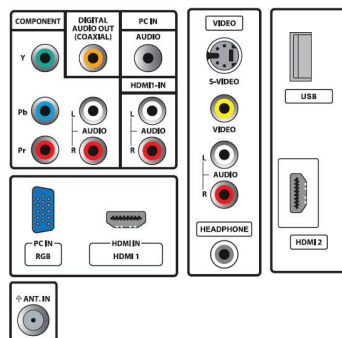

2 HDMI inputs with EasyLink

EasyLink uses the HDMI CEC industry standard protocol to share functionality between connected devices and the TV. With Easylink only one remote control is needed to operate main functionalities on your TV and connected devices. HDMI makes an uncompressed digital RGB connection from the source to the screen for the ultimate picture quality. HDMI uses HDCP copy protection. With 1 HDMI input on the back and 1 HDMI on the side of the TV you can connect multiple HD sources, for instance an HD settop box, a Blu-ray player, and Game Console or Digital Camcorder.

Zoom, Full, Movie Expand, Wide, unscald (dot by dot)

Tuner/Reception/Transmission

- Aerial Input: 75 ohm F-type
- TV system: ATSC, NTSC
- Video Playback: NTSC
- Tuner bands: UHF, VHF

Connectivity

- AV 1: Audio L/R in, YPbPr
- AV 2: Audio L/R in, CVBS, S-Video
- HDMI 1: Analog audio L/R in, HDMI
- HDMI 2: HDMI
- Audio Output - Digital: Coaxial (cinch)
- Other connections: PC Audio in, PC-In VGA, Headphone out
- USB: USB
- EasyLink (HDMI-CEC): One touch play, Power status, System info (menu language), System audio control, System standby

Power

- Mains power: 120V/60Hz
- Power consumption: 50 W
- Standby power consumption: < 0.5 W
- Ambient temperature: 5°C to 35°C (41°F to 95°F)

Dimensions

- Set dimensions in inch (W x H x D):
19.0 x 13.2 x 3.1 inch
- Set dimensions with stand in inch (W x H x D):
19.0 x 14.7 x 7.1 inch
- Product weight (lb): 8.2
- Product weight (+stand) (lb): 9.1 lb
- Box dimensions in inch (W x H x D):
22.3 x 16.7 x 7.0 inch
- Weight incl. Packaging (lb): 11.5
- VESA wall mount compatible: 100 x 100 mm

Accessories

- Included accessories: Table top stand, Power cord, Quick start guide, User Manual, Registration card, Remote Control, Batteries for remote control

Issue date 2014-03-14

Version: 3.1.1

12 NC: 8670 000 60463
UPC: 6 09585 18614 9