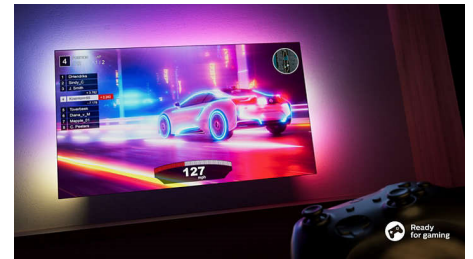

Philips LED
4K Ambilight TV

189 cm (75") Ambilight TV

Supports major HDR formats
Dolby Atmos sound
Philips Smart TV

75PUS8008

Simple. Smart. Beautiful.

4K Ambilight TV

Get a sharp, vivid picture — plus Dolby Atmos sound and smooth gaming. This Philips smart TV is a perfect performer when you just want everything to look and sound great. Ambilight makes anything you watch or play feel even more immersive.

cardboard and our printed materials use recycled paper.

Attractive design

Attractive design

Compatible with HDR formats

Compatible with all major HDR formats

Good for gaming.

HDMI 2.1 lets you get the best from your console, with fast gameplay and smooth graphics. VRR is supported, and a low input lag setting activates automatically when you turn on your console. Ambilight's gaming mode makes the thrills feel bigger.

Specifications

Ambilight

- Ambilight Features: Wall colour adaptive, Lounge mode, Game Mode, Ambilight Music, AmbiSleep, Built-in Ambilight
- Ambilight Version: 3 sided

Picture/Display

- Diagonal screen size (inch): 75 inch
- Diagonal screen size (metric): 189 cm
- Display: 4K Ultra HD LED
- Panel resolution: 3840 x 2160
- Native refresh rate: 60 Hz
- Picture engine: Pixel Precise Ultra HD
- Picture enhancement: HDR10, HLG (Hybrid Log Gamma), HDR10+ compatible, Natural Motion