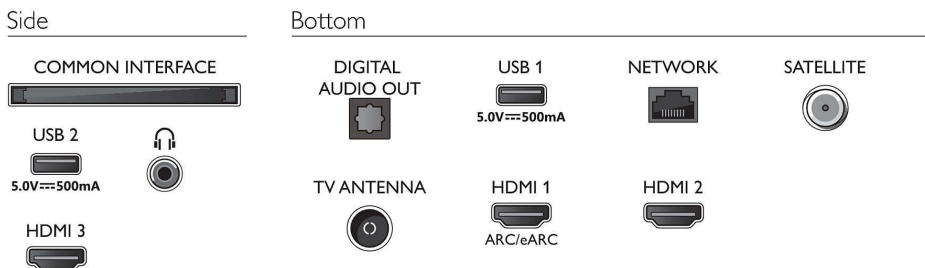

Supported HDMI video features

- Gaming: ALLM, HDMI VRR
- HDR: HLG, HDR10, HDR10+

EU Energy card

- EPREL registration numbers: 1634164
- Energy class for SDR: F
- On mode power demand for SDR: 127 kWh/1000h
- Energy class for HDR: G
- On mode power demand for HDR: 213 kWh/1000h
- Off mode power consumption: n.a.
- Networked standby mode: 2.0 W
- Panel technology used: LED LCD

Power

- Mains power: AC 220 - 240 V 50/60 Hz
- Standby power consumption: less than 0.3 W
- Power Saving Features: Auto switch-off timer, Picture mute (for radio), Eco mode, Light sensor

Accessories

- Included accessories: Remote Control, 2 x AAA Batteries, Tabletop stand, Power cord, Quick start guide, Legal and safety brochure

Design

- Colours of TV: Matt black bezel
- Stand design: Matte black sticks

Dimensions

- Set Width: 1670.0 mm
- Set Height: 972.0 mm
- Set Depth: 85.0 mm
- Product weight: 25.5 kg
- Set width (with stand): 1670.0 mm
- Set height (with stand): 1032.0 mm
- Set depth (with stand): 339.0 mm
- Product weight (+stand): 26.0 kg
- Box width: 1879.0 mm
- Box height: 1106.0 mm
- Box depth: 190.0 mm
- Weight incl. Packaging: 36.5 kg
- Stand width: 808.0 mm
- Stand height: 75.0 mm
- Stand depth: 339.0 mm
- Distance between 2 stands: 808.0 mm
- Stand height to TV bottom edge: 75.0 mm
- Wall-mount compatible: 300 x 300 mm

Connections

Issue date 2024-03-24

Version: 3.3.1

EAN: 87 18863 04062 1

© 2024 Koninklijke Philips N.V.
All Rights reserved.

Specifications are subject to change without notice.
Trademarks are the property of Koninklijke Philips N.V.
or their respective owners.

www.philips.com

* EPG and actual visibility (up to 8 days) is country- and operator-dependent.
* The TV supports DVB reception for 'Free to air' broadcast. Specific DVB operators may not be supported. An up to date list can be found in the FAQ section of the Philips support website. For some operators Conditional Access and subscription are required. Contact your operator for more information.
* Philips TV Remote app and related functionalities vary per TV model, operator and country, as well as smart device model and OS. For more details please visit: www.philips.com/TVRemoteapp.
* Smart TV app availability varies per TV model and country. For more details please visit: www.philips.com/smarttv.
* This television contains lead only in certain parts or components where no technology alternatives exist in accordance with existing exemption clauses under the RoHS Directive.
* Amazon Prime is available in selected languages and countries.
* Netflix subscription required. Subject to terms on <https://www.netflix.com>
* Rakuten TV is available in selected languages and countries.
* Google Assistant is available in selected languages and countries. The list of supported countries and languages will be expanded over time. For the latest information, please contact our customer care.