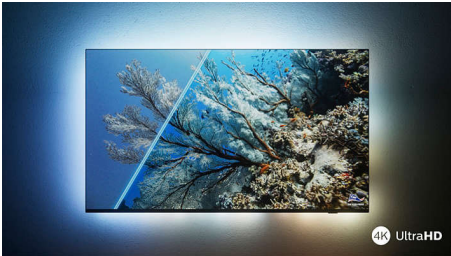

Philips LED
4K Ambilight TV

189 cm (75") Ambilight TV

Supports major HDR formats
Dolby Atmos sound
Philips Smart TV

75PUS8008

Simple. Smart. Beautiful.

4K Ambilight TV

Get a sharp, vivid picture — plus Dolby Atmos sound and smooth gaming. This Philips smart TV is a perfect performer when you just want everything to look and sound great. Ambilight makes anything you watch or play feel even more immersive.

PHILIPS

Highlights

Ambilight TV

Ambilight TVs are the only TVs with LED lights behind the screen that react to what you watch, immersing you in a halo of colourful light. It changes everything: your TV seems bigger, and you'll be drawn deeper into your favourite shows, movies and games.

Ultra-sharp picture

No matter what you watch, this 4K LED Ambilight TV gives you a bright, ultra-sharp picture with vivid colours. The TV is compatible with all major HDR formats — so you'll see more detail, even in dark and bright areas, when you're streaming HDR content.