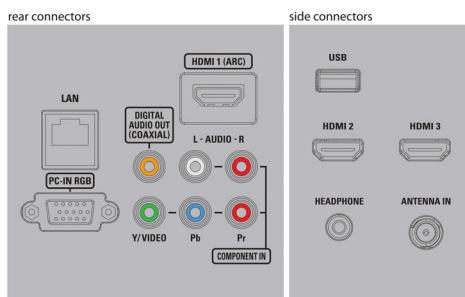

- Aerial Input: 75 ohm F-type
- TV system: ATSC, NTSC
- Video Playback: NTSC
- Tuner bands: UHF, VHF

Connectivity

- Other connections: Ethernet, Headphone out, PC-In VGA, Wi-Fi(built-in)
- EasyLink (HDMI-CEC): One touch play, Power status, System info (menu language), Remote control pass-through, System audio control, System standby
- Audio Output - Digital: Coaxial (cinch)
- AV 1: Shared audio L/R in, CVBS/YPbPr
- USB: USB
- HDMI 1: HDMI, Shared audio L/R in
- HDMI 2: HDMI, Shared audio L/R in
- HDMI 3: HDMI, Shared audio L/R in

Power

- Mains power: 120V/60Hz
- Power consumption: 215 W
- Standby power consumption: < 0.5W
- Ambient temperature: 5°C to 40°C (41°F to 104°F)

Dimensions

- Product weight (lb): 54.9 lb
- Box height (inch): 42.5 inch
- Box width (inch): 63.9 inch
- Box depth (inch): 8.9 inch
- Wall mount compatible: 400 x 400 mm
- Set Width (inch): 57.7 inch
- Set Height (inch): 33.7 inch
- Set Depth (inch): 4.3 inch
- Set width (with stand) (inch): 57.7 inch
- Set depth (with stand) (inch): 11.5 inch
- Set height (with stand) (inch): 35.6 inch

- Product weight (+stand) (lb): 58.4 lb
- Weight incl. Packaging (lb): 75.0

Accessories

- Included accessories: Table top stand, Quick start guide, User Manual, Remote Control, Batteries for remote control

Network Services

- NetTV Apps: CloudTV, Netflix, Pandora, Portico, Vudu, YouTube
- Network Features: DLNA Multimedia Browser, WirelessConnect

Issue date 2023-12-11

Version: 3.4.1

UPC: 6 09585 24385 9

© 2023 Koninklijke Philips N.V.
All Rights reserved.

Specifications are subject to change without notice.
Trademarks are the property of Koninklijke Philips N.V.
or their respective owners.

www.philips.com