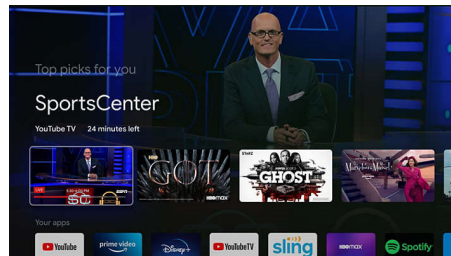

Personalized recommendations

Easily discover new things to watch across your favorite apps with recommendations based on your interests.