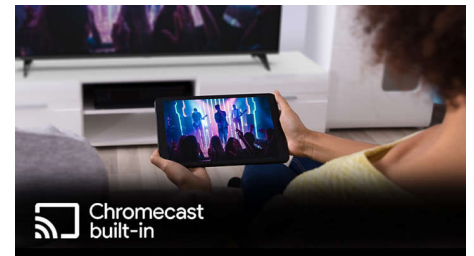

Cast to your TV

With Chromecast built-in, easily cast movies, shows, photos, and more from your mobile device to your TV.