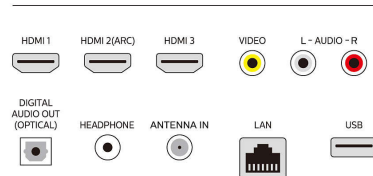

- TV system: ATSC, NTSC
- Video Playback: ATSC, NTSC

- Tuner bands: UHF, VHF
- Aerial input: 75 ohm F-type

Connectivity

- Number of HDMI connections: 3
- Wireless connection: Wireless LAN (802.11ac MIMO)
- Other connections: Ethernet, Headphone out, CVBS+Audio L/R in, Digital audio out (optical)
- HDMI features: 4K, Audio Return Channel (HDMI 2)
- EasyLink (HDMI-CEC): One touch play, Power status, System info (menu language), Remote control pass-through, System audio control, System standby
- HDCP2.3: Yes on all HDMI
- Bluetooth version: 5.0
- USB 2.0 inputs: 1

Power

- Power consumption: 179 W
- Standby power consumption: < 0,5W
- Ambient temperature: 5°C to 40°C (41°F to 104°F)
- Main power: 120V/60Hz

Dimensions

- Box height (inch): 38.2 inch
- Box width (inch): 65 inch
- Box depth (inch): 6.4 inch
- Wall mount compatible: 400 x 300 mm
- Product weight: 31.09 lb
- Weight incl. packaging: 47.62 lb
- Set Width (inch): 57.2 inch
- Set Height (inch): 32.8 inch
- Set Depth (inch): 3.4 inch
- Set width (with stand) (inch): 57.2 inch
- Set depth (with stand) (inch): 12.5 inch
- Set height (with stand) (inch): 35.3 inch
- Product weight with stand: 31.53 lb
- Stand width: 51.6 inch

Accessories

- Included: Quick start guide, Remote control, Batteries for remote control, Tabletop stand, Screws

Smart TV Specifications

- OS: Android 11

- Pre-installed apps: Netflix, YouTube, Discovery+, Tubi TV, Prime video

Connections

Rear

Issue date 2023-12-15

© 2023 Koninklijke Philips N.V.
All Rights reserved.

Version: 7.7.1

Specifications are subject to change without notice.
Trademarks are the property of Koninklijke Philips N.V.
or their respective owners.

UPC: 6 09585 25493 0

www.philips.com

* Google TV is the name of this device's software experience and a trademark of Google LLC. Google, Google Play, Youtube, YouTube Music, and other marks are trademarks of Google LLC.

* Use of this TV requires consent to Google Terms of Service and Privacy Policy.

* Requires compatible smart home products.

* Casting optimized for selected services only.

* Netflix streaming membership required. 4K Ultra HD availability subject to your Netflix subscription plan, Internet service, device capabilities, and content availability www.netflix.com/TermsOfUse

* USB recording for digital channels only, recordings may be limited by broadcast copy protection. Country and channel restrictions may apply.

* USB multimedia playback requires third-party app installation. Please visit the Google Play Store for more details, including app availability for your country.

* Features and specifications are subject to change without notice