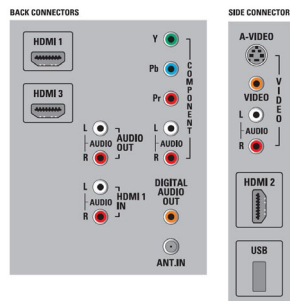

- Ease of Use: Auto Volume Leveller (AVL), AutoPicture, AutoSound, Settings assistant Wizard, Side Control
- Remote Control: TV
- Screen Format Adjustments: 4:3, 16:9, Normal, Zoom, Full, Movie Expand, Wide, unscaled (dot by dot)

Tuner/Reception/Transmission

- Aerial Input: 75 ohm F-type
- TV system: ATSC, NTSC
- Video Playback: NTSC
- Tuner bands: UHF, VHF

Connectivity

- AV 1: Audio L/R in, YPbPr
- AV 2: Audio L/R in, S-Video, CVBS in
- HDMI 1: HDMI, Analog audio L/R in
- HDMI 2: HDMI
- HDMI 3: HDMI
- Audio Output - Digital: Coaxial (cinch)
- Other connections: Analog audio Left/Right out
- USB: USB
- EasyLink (HDMI-CEC): One touch play, Power status, System info (menu language), System audio control, System standby

Power

- Mains power: 120V/60Hz
- Power consumption: 130 W
- Standby power consumption: < 0.5 W
- Ambient temperature: 5°C to 35°C (41°F to 95°F)

Dimensions

- Set dimensions in inch (W x H x D): 30.65 x 20.25 x 3.74 inch
- Set dimensions with stand in inch (W x H x D): 30.65 x 21.92 x 7.44 inch
- Product weight (lb): 17.31 lb
- Product weight (+stand) (lb): 18.19 lb
- Box dimensions in inch (W x H x D): 37.60 x 24.37 x 6.38 inch
- Weight incl. Packaging (lb): 23.81 lb
- VESA wall mount compatible: 200 x 200 mm