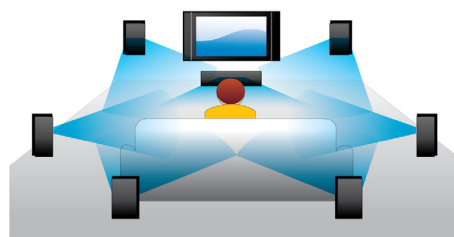

Dolby TrueHD

Dolby TrueHD deliver the finest sound from your Blu-ray Discs. Audio reproduced is virtually indistinguishable from the studio master, so you hear what the creators intended for you to hear. Dolby TrueHD complete your high definition entertainment experience.