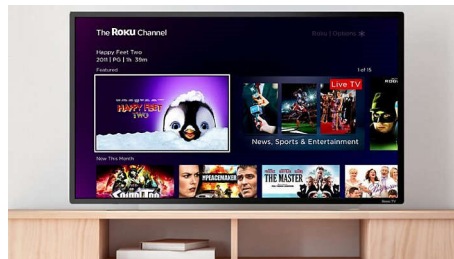

Entertainment for everyone

Access your cable box, use an HDTV antenna, or start streaming with 500,000+ movies and TV episodes available across thousands of free or paid channels. From enjoying cable or satellite, to streaming movies and TV, plus live news, sports and more—it's easy to watch what you love with this Philips Roku TV. Endless entertainment starts here. Enjoy thousands of streaming channels for everything from movies, to kids entertainment, to sports and more. Plus, Roku TV makes it easy to cut the cord with low-cost, live-streaming cable alternatives like Sling TV and YouTube TV. Simply plug in your cable