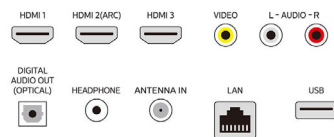

Tuner/Reception/Transmission

- Aerial Input: 75 ohm F-type
- TV system: ATSC, NTSC
- Video Playback: NTSC, ATSC
- Tuner bands: UHF, VHF

Connectivity

- Other connections: Headphone out, Ethernet, Wireless LAN 802.11ac MIMO
- EasyLink (HDMI-CEC): One touch play, Power status, System info (menu language), System audio control, System standby
- Audio Output - Digital: Optical (TOSLINK)
- AV 1: Audio L/R in, CVBS in
- USB: USB 2.0
- HDMI 1: HDMI
- HDMI 3: HDMI
- HDMI 2(ARC): HDMI

Power

- Mains power: 120V/60Hz
- Power consumption: 135 W
- Standby power consumption: < 0.5W
- Ambient temperature: 5°C to 40°C (41°F to 104°F)

Dimensions

- Product weight (lb): 22.93 lb
- Box height (inch): 31.9 inch
- Box width (inch): 55.6 inch
- Box depth (inch): 6.0 inch
- Wall mount compatible: 300 x 300 mm
- Set Width (inch): 49.2 inch
- Set Height (inch): 28.5 inch
- Set Depth (inch): 3.1 inch
- Set width (with stand) (inch): 49.2 inch
- Set depth (with stand) (inch): 8.8 inch
- Set height (with stand) (inch): 29.6 inch
- Product weight (+stand) (lb): 23.15 lb

- Weight incl. Packaging (lb): 33.95
- Stand width (inch): 43.5 inch

Accessories

- Included accessories: Quick start guide, Caution sheet, Safety warranty sheet, Remote Control, Batteries for remote control, Screws, Table top stand

Network Services

- TV Operating System: Roku OS
- Network Features: Wireless Screencasting

Connections

Rear

Issue date 2023-12-15

Version: 4.2.1

UPC: 6 09585 25246 2

© 2023 Koninklijke Philips N.V.
All Rights reserved.

Specifications are subject to change without notice.
Trademarks are the property of Koninklijke Philips N.V.
or their respective owners.

www.philips.com

* ROKU, ROKU TV and the ROKU logo are the trademarks of Roku, Inc. All other trademarks and logos herein are the property of their respective owners.

* Payment required for some channels and content. 4K and HDR require 4K and HDR content, is not available on all channels and is subject to channel provider bandwidth requirements. Channels are subject to change and vary by region

* Subscriptions or other payments may be required to access certain channels. Content may not be available in all areas in which the Roku TVs are sold and channel availability is subject to change.

* Search feature does not work with all channels.