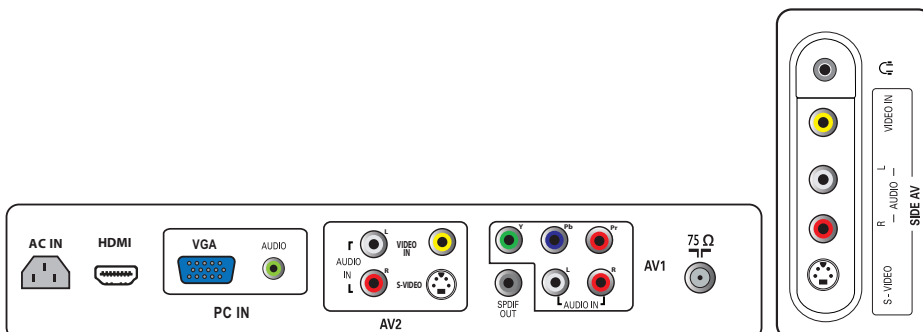

Connectivity

- AV 1: Audio L/R in, YPbPr
- AV 2: Audio L/R in, CVBS, S-Video
- Front / Side connections: Audio in, CVBS in, Headphone Out, S-video in
- Other connections: F-Type (75 ohm), HDMI, PC Audio in, PC-In VGA, S/PDIF out (coaxial)

Power

- Ambient temperature: 5 °C to 40 °C
- Mains power: 90-240 VAC, 50/60 Hz
- Power consumption: 55 W
- Standby power consumption: < 1 W

Accessories

- Included accessories: Table top stand, Power cord, Quick start guide, User Manual, Registration card, Remote Control, Batteries for remote control

Dimensions

- Set dimensions in inch (W x H x D): 19.29 x 16.14 x 3.03 inch
- Set dimensions with stand in inch (W x H x D): 19.29 x 16.42 x 7.95 inch
- Product weight (lb): 12.54
- Product weight (+stand) (lb): 14.98 lb
- Box dimensions in inch (W x H x D): 21.30 x 18.70 x 7.28 inch
- Weight incl. Packaging (lb): 18.48
- VESA wall mount compatible: 100 x 100 mm