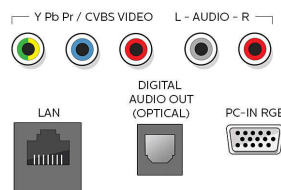

Side

Issue date 2023-12-11

Version: 5.1.1

UPC: 6 09585 24974 5

© 2023 Koninklijke Philips N.V.
All Rights reserved.

Specifications are subject to change without notice.
Trademarks are the property of Koninklijke Philips N.V.
or their respective owners.

www.philips.com

Accessories

- Included accessories: Table top stand, Quick start guide, User Manual, Remote Control, Batteries for remote control, Screws
- Power cord: 59.05 inch

Network Services

- NetTV Apps: Netflix, Pandora, Vudu, YouTube, Cinema Now, Hotlist, Samba, Xumo
- Network Features: Home Network, Wireless Screencasting

* This product was produced prior to FCC Enhanced Accessibility rule going into effect, older production may not have Enhanced Accessibility features. Please look for the "Enhanced Accessibility" logo on the packaging of the product before purchasing if you need Enhanced Accessibility features.