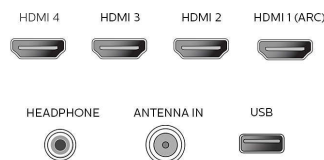

- Aerial Input: 75 ohm F-type
- TV system: ATSC, NTSC
- Video Playback: NTSC
- Tuner bands: UHF, VHF

Connectivity

- Other connections: Ethernet, Headphone out, PC-In VGA, Wireless LAN 802.11ac MIMO
- EasyLink (HDMI-CEC): One touch play, Power status, System info (menu language), Remote control pass-through, System audio control, System standby
- Audio Output - Digital: Optical (TOSLINK)
- AV 1: Shared audio L/R in, CVBS/YpPr
- USB: USB
- HDMI 1: Shared audio L/R in, HDMI (Audio Return Channel)
- HDMI 2: HDMI, Shared audio L/R in
- HDMI 3: HDMI, Shared audio L/R in
- HDMI 4: HDMI, Shared audio L/R in

Power

- Mains power: 120V/60Hz
- Power consumption: 190 W
- Standby power consumption: $\leq 0.5W$
- Ambient temperature: 5°C to 40°C (41°F to 104°F)

Dimensions

- Product weight (lb): 44.10 lb
- Box height (inch): 38.1 inch
- Box width (inch): 63.0 inch
- Box depth (inch): 8.6 inch
- Wall mount compatible: 400 x 200 mm
- Set Width (inch): 57.4 inch
- Set Height (inch): 33.8 inch
- Set Depth (inch): 3.0 inch
- Set width (with stand) (inch): 57.4 inch
- Set depth (with stand) (inch): 12.0 inch
- Set height (with stand) (inch): 35.8 inch
- Product weight (+stand) (lb): 44.98 lb
- Weight incl. Packaging (lb): 58.65

Connections

Bottom Rear

Side

Issue date 2023-12-11

Version: 5.1.1

UPC: 6 09585 24974 5

© 2023 Koninklijke Philips N.V.
All Rights reserved.

Specifications are subject to change without notice.
Trademarks are the property of Koninklijke Philips N.V.
or their respective owners.