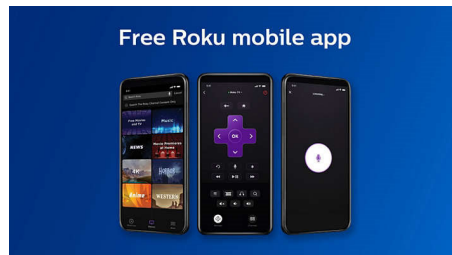

Simple home screen

Quickly access your cable box, satellite, HDTV antenna, and favorite streaming channels—all from your home screen.

Full HD 1080p display

Experience 1920x1080 Full HD resolution with flicker-free technology for a more brilliant entertainment experience.

500,000+ movies & TV episodes

Get more from your TV. Choose from a large selection of entertainment across popular streaming services.

Works with Apple AirPlay

Effortlessly stream videos, photos, music, and more from your Apple device to your TV with AirPlay.

Fast and easy search

Search by title, actor, or director to see where to stream your favorite shows for free or at the lowest price.

Free Roku mobile app

Use the Roku mobile app as an extra remote. Enjoy private listening, search with your voice or keyboard, and save shows for later.