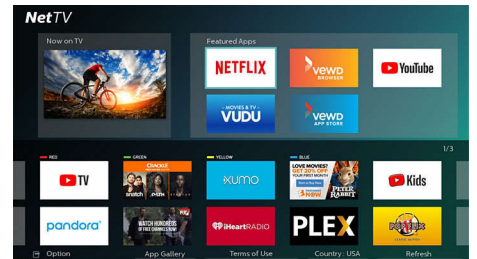

Net TV

Philips NetTV is built for streaming. With a simple push of a button, gain instant access to popular streaming applications such as Netflix, Vudu, YouTube, all within a clutter-free, easy to use interface. Visit the App Store to download additional content from our extensive entertainment library, with entertainment options to suit everyone. Surf the web on your big screen TV, all without the need of connecting a computer. Enjoy smooth streaming of up-to 4K content with the powerful, built-in Wireless 802.11ac MIMO Dual-Band chipset.