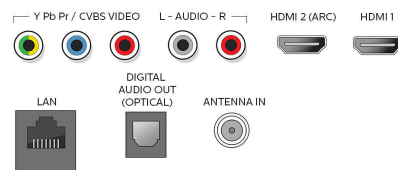

Tuner/Reception/Transmission

- Aerial Input: 75 ohm F-type
- TV system: ATSC, NTSC
- Video Playback: NTSC
- Tuner bands: UHF, VHF

Connectivity

- Other connections: Ethernet, Headphone out, Wireless LAN 802.11ac MIMO
- EasyLink (HDMI-CEC): One touch play, Power status, System info (menu language), Remote control pass-through, System audio control, System standby
- Audio Output - Digital: Optical (TOSLINK)
- AV 1: Shared audio L/R in, CVBS/YpPr
- USB: USB
- HDMI 1: Shared audio L/R in, HDMI
- HDMI 2: Shared audio L/R in, HDMI (Audio Return Channel)
- HDMI 3: HDMI, Shared audio L/R in

- Set depth (with stand) (inch): 8.9 inch
- Set height (with stand) (inch): 27.6 inch
- Product weight (+stand) (lb): 22.1 lb
- Weight incl. Packaging (lb): 29.8 lb

Accessories

- Included accessories: Table top stand, Quick start guide, User Manual, Remote Control, Batteries for remote control, Screws
- Power cord: 59.05 inch

Network Services

- NetTV Apps: Netflix, Vudu, Vewd browser, YouTube, Pandora, Vewd app store, Youtube TV, Showtime Streaming
- Network Features: Home Network, Wireless Screencasting

Connections

Side

Rear

Issue date 2023-12-11