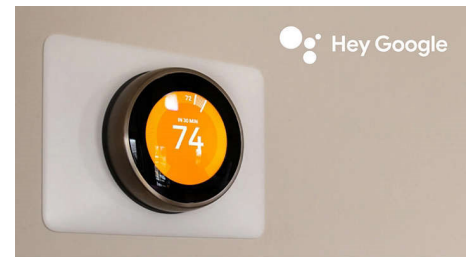

HDR10

Your Philips TV is primed to get the most out of the HDR10 video format. Bright surfaces will shine. Colors will be truer.

Chromecast Built-in

Put your small screen on your big screen. Simply use your mobile device to cast favorite shows, movies, games, and more on your TV.

Smart Home Devices

Use your voice to create the perfect viewing environment. Control smart home devices throughout your home.

Specifications

Picture/Display

- Aspect ratio: Widescreen(16:9)
- Contrast ratio (typical): 1000:1
- Response time (typical): 16 ms
- Diagonal screen size (inch): 55 inch
- Diagonal screen size (metric): 139.7 cm
- Backlight: LED
- Panel resolution: 3840x2160p
- Picture enhancement: Digital Noise Reduction, MPEG artifact reduction, Dynamic contrast, Film mode, Blue stretch, Game Mode, Custom Color management, HDR10, HLG
- Visible screen diagonal (inch): 54.6 inch
- Display screen type: LCD UltraHD Display
- Viewing angle: 178° (H) / 178° (V)