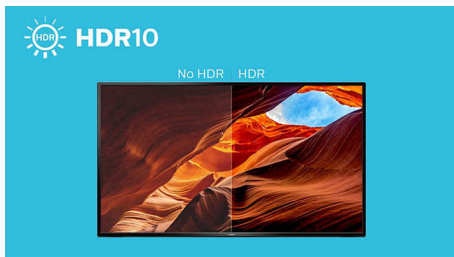

HDR10

Your Philips TV is primed to get the most out of the HDR10 video format. Bright surfaces will shine. Colors will be truer.

Chromecast Built-in

Put your small screen on your big screen. Simply use your mobile device to cast favorite shows, movies, games, and more on your TV.