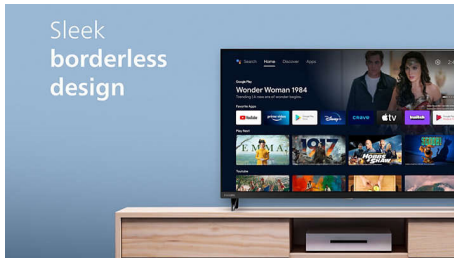

Highlights

Borderless Attractive Design

With an elegant open stand and 3-sided bezel-less display, enhance the look of any room with this sleek TV.