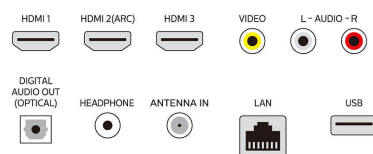

Connectivity

- Number of HDMI connections: 3
- Wireless connection: Wireless LAN (802.11ac MIMO)
- Other connections: Ethernet, Headphone out, CVBS+Audio L/R in, Digital audio out (optical)
- HDMI features: 4K, Audio Return Channel (HDMI 2)
- EasyLink (HDMI-CEC): One touch play, Power status, System info (menu language), Remote control pass-through, System audio control, System standby
- HDCP2.3: Yes on all HDMI
- Bluetooth version: 5.0
- Number of USBs: 1

Power

- Mains power: 120V/60Hz
- Power consumption: 139 W
- Standby power consumption: $\leq 0.5W$
- Ambient temperature: 5°C to 40°C (41°F to 104°F)

Dimensions

- Product weight (lb): 22.93 lb
- Box height (inch): 33.3 inch
- Box width (inch): 55.9 inch
- Box depth (inch): 6 inch
- Wall mount compatible: 300 x 300 mm
- Set Width (inch): 48.5 inch
- Set Height (inch): 28.1 inch
- Set Depth (inch): 3.4 inch
- Set width (with stand) (inch): 48.5 inch
- Set depth (with stand) (inch): 11 inch
- Set height (with stand) (inch): 30.1 inch
- Product weight (+stand) (lb): 23.37 lb
- Weight incl. Packaging (lb): 34.17
- Stand width (inch): 42.9 inch

Accessories

- Included accessories: Quick start guide, Caution sheet, Safety warranty sheet, Remote Control, Batteries for remote control, Screws, Table top

- stand
- Power cord: 59 inch

Android TV Services

- OS: Android Pie

Connections

Rear

Issue date 2023-12-12

Version: 2.0.1

UPC: 6 09585 25486 2

© 2023 Koninklijke Philips N.V.
All Rights reserved.

Specifications are subject to change without notice.
Trademarks are the property of Koninklijke Philips N.V.
or their respective owners.

www.philips.com

* Netflix streaming membership required. See www.netflix.com/TermsOfUse
* 2 requires compatible smart home products
* USB recording for digital channels only, recordings may be limited by broadcast copy protection. Country and channel restrictions may apply.
* USB multimedia playback requires third-party app installation. Please visit the Google Play Store for more details, including app availability for your country.
* Google, Android TV, Chromecast built-in and other marks are trademarks of Google LLC