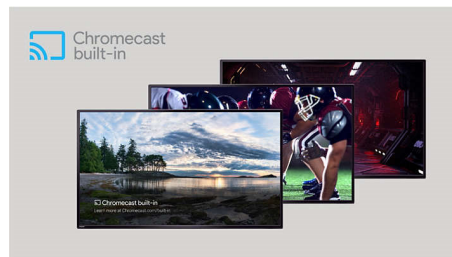

Chromecast Built-in

Put your small screen on your big screen. Simply use your mobile device to cast favorite shows, movies, games, and more on your TV.