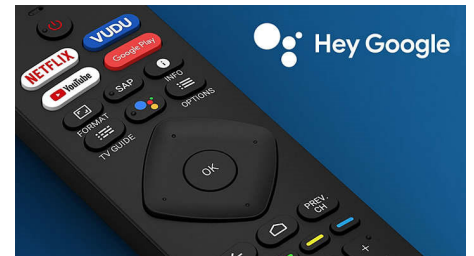

Google Assistant

Press the Google Assistant button on your remote to do more on your TV with your voice. Ask Google to search.