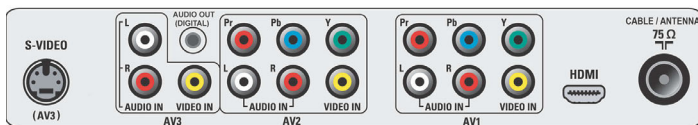

Multimedia Applications

- Multimedia connections: USB memory class device

- Playback Formats: JPEG Still pictures, MP3, Slideshow files (.alb)
- Digital Content Management: Digital Media Reader

Tuner/Reception/Transmission

- Aerial Input: 75 ohm F-type
- TV system: ATSC, NTSC
- Video Playback: NTSC
- Cable: Unscrambled Digital Cable QAM
- Tuner bands: Hyperband, S-Channel, UHF, VHF

Connectivity

- Other connections: HDMI
- Audio Output - Digital: Coaxial (cinch)
- AV 1: Audio L/R in, CVBS in, YPbPr
- AV 2: Audio L/R in, CVBS, YPbPr
- AV 3: Audio L/R in, CVBS in, S-Video Y/C
- Front / Side connections: Audio L/R in, CVBS in, Headphone Out, S-video in, USB

Power

- Mains power: AC 110 - 120 V, 60 Hz
- Power consumption: 140 W
- Standby power consumption: < 1 W
- Ambient temperature: 5 °C to 40 °C

Dimensions

- Product weight (lb): 41.6 (with stand), 39.2 (without stand) lb
- Box height (inch): 27.2 inch
- Box width (inch): 39.4 inch
- Box depth (inch): 9.4 inch
- Set Width (inch): 36.4 inch
- Set Height (inch): 20 inch
- Set Depth (inch): 4.7 inch
- Set width (with stand) (inch): 36.4 inch
- Set depth (with stand) (inch): 8.7 inch
- Set height (with stand) (inch): 21.8 inch
- Weight incl. Packaging (lb): 48.4

Accessories

- Included accessories: Table top stand, User Manual, Remote Control, Registration card, Quick start guide, Power cord

Issue date 2023-11-03

Version: 9.0.13

UPC: 6 09585 11130 1

© 2023 Koninklijke Philips N.V.
All Rights reserved.

Specifications are subject to change without notice.
Trademarks are the property of Koninklijke Philips N.V.
or their respective owners.

www.philips.com