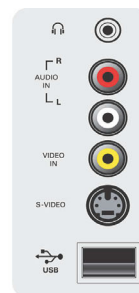

Power

- Mains power: AC 110 - 120 V, 60 Hz
- Power consumption: 140 W
- Standby power consumption: < 1 W
- Ambient temperature: 5 °C to 40 °C

Dimensions

- Product weight (lb): 41.6 (with stand), 39.2 (without stand) lb
- Box height (inch): 27.2 inch
- Box width (inch): 39.4 inch
- Box depth (inch): 9.4 inch
- Set Width (inch): 36.4 inch
- Set Height (inch): 20 inch
- Set Depth (inch): 4.7 inch
- Set width (with stand) (inch): 36.4 inch
- Set depth (with stand) (inch): 8.7 inch
- Set height (with stand) (inch): 21.8 inch
- Weight incl. Packaging (lb): 48.4

Accessories

- Included accessories: Table top stand, User Manual, Remote Control, Registration card, Quick start guide, Power cord

Issue date 2023-11-03

Version: 9.0.13

UPC: 6 09585 11130 1

© 2023 Koninklijke Philips N.V.
All Rights reserved.