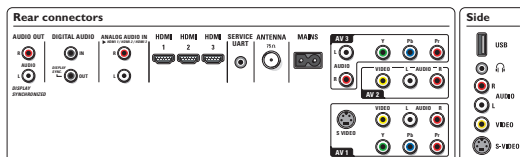

Multimedia Applications

- Multimedia connections: USB
- Playback Formats: MP3, Slideshow files (.alb), JPEG Still pictures

Tuner/Reception/Transmission

- Aerial Input: 75 ohm F-type
- TV system: ATSC, NTSC
- Video Playback: NTSC
- Cable: Unscrambled Digital Cable -QAM

Connectivity

- AV 1: (1, 2, 3Fh autoranging), Audio L/R in, CVBS in, S-Video, YPbPr
- AV 2: Audio L/R in, CVBS
- AV 3: (1, 2, 3Fh autoranging), Audio L/R in, YPbPr
- AV 4: HDMI, Audio L/R in
- AV 5: HDMI
- AV 6: HDMI
- Front / Side connections: Audio L/R in, CVBS in,

- Headphone Out, S-video in, USB
- Other connections: Monitor out L/R (Cinch), S/PDIF in (coaxial), S/PDIF out (coaxial)

Power

- Ambient temperature: 5 °C to 35 °C
- Mains power: AC 110 +/- 10%
- Power consumption: 310 W
- Standby power consumption: 0.67 W

Accessories

- Included accessories: Tabletop swivel stand

Dimensions

- Set dimensions in inch (W x H x D): 50.8 x 32.9 x 4.6 inch
- Set dimensions with stand in inch (H x D): 35.6 x 12.8 inch
- Product weight (lb): 89.5 lb
- Product weight (+stand) (lb): 110.7 lb
- Box dimensions in inch (W x H x D): 54.4 x 36.5 x 10.9 inch
- Weight incl. Packaging (lb): 127.4 lb
- VESA wall mount compatible: 600 x 400 mm

Issue date 2012-01-20

Version: 5.0.5

12 NC: 8670 000 29398
UPC: 6 09585 13147 7

© 2012 Koninklijke Philips Electronics N.V.
All Rights reserved.

Specifications are subject to change without notice.
Trademarks are the property of Koninklijke Philips Electronics N.V. or their respective owners.

www.philips.com