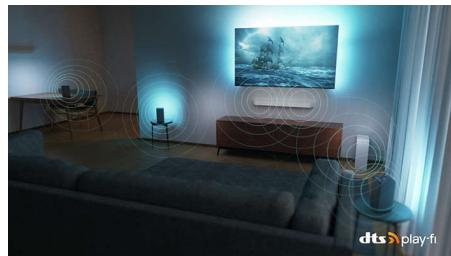

DTS Play-Fi

You get great, clear TV sound right out of the box. If you want more, Philips Wireless Home

System with DTS Play-Fi lets you connect to compatible soundbars and wireless speakers around your home in seconds. You can even create a home theatre surround-sound system using your TV as a central speaker.