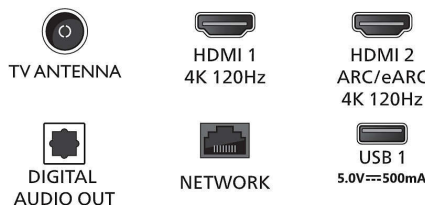

Power

- Mains power: AC 220 - 240 V 50/60Hz

- Standby power consumption: <0.5W
- Power Saving Features: Auto switch-off timer, Picture mute (for radio), Eco mode, Light sensor

Accessories

- Included accessories: Remote Control, 2 x AAA Batteries, Table top stand, Power cord, Quick start guide, Legal and safety brochure

Dimensions

- Set Width: 1449 mm
- Set Height: 826 mm
- Set Depth: 58 mm
- Product weight: 22 kg
- Set width (with stand): 1449 mm
- Set height (with stand): 848 mm
- Set depth (with stand): 278 mm
- Product weight (+stand): 23 kg
- Box width: 1660 mm
- Box height: 995 mm
- Box depth: 170 mm
- Weight incl. Packaging: 31 kg
- Wall mount dimensions: 300 x 300 mm

Connections

Side

Down

Issue date 2023-12-13

Version: 6.6.1

EAN: 87 18863 03970 0

© 2023 Koninklijke Philips N.V.
All Rights reserved.

Specifications are subject to change without notice. Trademarks are the property of Koninklijke Philips N.V. or their respective owners.