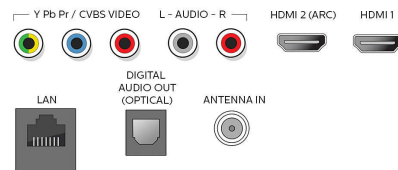

- Ease of Installation: Autostore
- Multimedia: auto slideshow, USB media browser

Multimedia Applications

- Multimedia connections: USB memory class device
- Playback Formats: MP3, JPEG Still pictures, MPEG1, MPEG2, H.264/MPEG-4 AVC, H.265/HEVC, AAC, AC3, MPEG4, WAVE

Tuner/Reception/Transmission

- Aerial Input: 75 ohm F-type
- TV system: ATSC, NTSC
- Video Playback: NTSC
- Tuner bands: UHF, VHF

Connectivity

- Other connections: Ethernet, Headphone out, Wireless LAN(Built in)
- EasyLink (HDMI-CEC): One touch play, Power status, System info (menu language), Remote control pass-through, System audio control, System standby
- Audio Output - Digital: Optical (TOSLINK)
- AV 1: Shared audio L/R in, CVBS/YPbPr
- USB: USB
- HDMI 1: Shared audio L/R in, HDMI
- HDMI 2: Shared audio L/R in, HDMI (Audio Return Channel)
- HDMI 3: HDMI, Shared audio L/R in

Power

- Mains power: 120V 50/60Hz
- Power consumption: 90 W
- Standby power consumption: < 0.5W
- Ambient temperature: 5°C to 40°C (41°F to 104°F)

Dimensions

- Product weight (lb): 17.0 lb
- Box height (inch): 25.6 inch
- Box width (inch): 41.7 inch
- Box depth (inch): 6.4 inch
- Wall mount compatible: 300 x 200 mm
- Set Width (inch): 38.1 inch
- Set Height (inch): 22.7 inch
- Set Depth (inch): 3.4 inch
- Set width (with stand) (inch): 38.1 inch

Connections

Side

Rear

Issue date 2023-12-11

Version: 3.0.2

UPC: 6 09585 25078 9

© 2023 Koninklijke Philips N.V.
All Rights reserved.

Specifications are subject to change without notice.
Trademarks are the property of Koninklijke Philips N.V.
or their respective owners.

www.philips.com