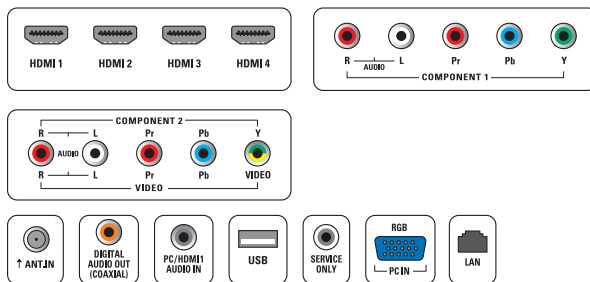

Connectivity

- AV 1: Audio L/R in, YPbPr
- AV 2: Audio L/R in, YPbPr, CVBS in
- Audio Output - Digital: Coaxial (cinch)
- HDMI 1: HDMI
- HDMI 2: HDMI
- HDMI 3: HDMI
- HDMI 4: HDMI
- Other connections: PC Audio in, PC-In VGA, Service connector
- LAN wired: Ethernet
- LAN wireless: IEEE 802.11 b/g/n
- USB: USB
- EasyLink (HDMI-CEC): One touch play, Power status, System info (menu language), System audio control, System standby, Remote control pass-through

Power

- Ambient temperature: 5°C to 35°C (41°F to 95°F)
- Mains power: 120V/60Hz

- Power consumption: 205 W
- Standby power consumption: < 0.1 W

Dimensions

- Set dimensions in inch (W x H x D): 39.06 x 24.41 x 3.15 inch
- Set dimensions with stand in inch (W x H x D): 39.06 x 26.22 x 9.37 inch
- Product weight (lb): 35.71
- Product weight (+stand) (lb): 40.12 lb
- Box dimensions in inch (W x H x D): 48.62 x 30.24 x 10.51 inch
- Weight incl. Packaging (lb): 55.12
- VESA wall mount compatible: 400 x 200 mm

Accessories

- Included accessories: Tabletop swivel stand, Power cord, Quick start guide, User Manual, Registration card, Remote Control, Batteries for remote control, Warranty certificate, Cable ties, MediaConnect Quick setup guide, USB Wireless LAN adapter