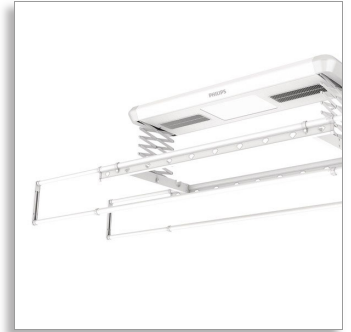

Philips
Smart clothes drying rack

2-mode air drying

Smart heat drying
Adjustable rods
Obstacle recovery

SDR102UBW0

Clothes drying made faster

With air drying and heat drying

Alpha supports air-drying and heat-drying, allowing efficient clothes drying in all weathers. So you can enjoy fresh and clean clothes everyday.

SDR102UB097-

The 35 kg load capacity allows you to dry more laundry at one time. If laundry on the rack exceed 35 kg, the motor stops automatically with an alert to secure your safety.

Adjustable rods

The 1.2+0.95 m adjustable rods means a maximum rod length of 2.15 m. You can extend the rods for larger drying space and retract them to save space. The drying rack can also be installed at two sides of you balcony to avoid influencing the look of your balcony or

Specifications

Color scheme

- White

Dimensions of product (LxWxH)

- 2,160x512x200 mm

Net weight of product

- 12.5 kg

Drop distance