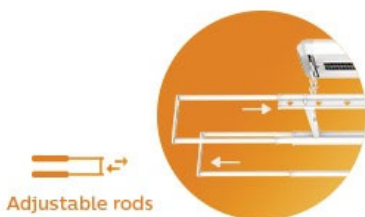

PHILIPS

Highlights

2-mode air drying

Two cross flow fans of Alpha can efficiently remove moisture from clothes with strong airflow, making clothes drying faster than ever. Air drying lasts for 2 hours, then stops automatically. While saving energy, it also helps to increase the rack's lifespan.

SDR102UB097-

The 35 kg load capacity allows you to dry more laundry at one time. If laundry on the rack exceed 35 kg, the motor stops automatically with an alert to secure your safety.

Adjustable rods

The 1.2+0.95 m adjustable rods means a maximum rod length of 2.15 m. You can extend the rods for larger drying space and retract them to save space. The drying rack can also be installed at two sides of you balcony to avoid influencing the look of your balcony or