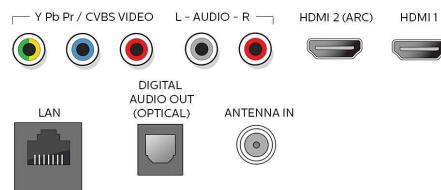

Multimedia Applications

- Multimedia connections: USB memory class device
- Playback Formats: MP3, JPEG Still pictures, MPEG1, MPEG2, H.264/MPEG-4 AVC, H.265/HEVC, AAC, WAVE, AC3, MPEG4

Tuner/Reception/Transmission

- Aerial Input: 75 ohm F-type
- TV system: ATSC, NTSC
- Video Playback: NTSC
- Tuner bands: UHF, VHF

Connectivity

- Other connections: Ethernet, Headphone out, Wireless LAN 802.11ac MIMO
- EasyLink (HDMI-CEC): One touch play, Power status, System info (menu language), Remote control pass-through, System audio control, System standby
- Audio Output - Digital: Optical (TOSLINK)
- AV 1: Shared audio L/R in, AV In
- USB: USB
- HDMI 1: Shared audio L/R in, HDMI
- HDMI 2: Shared audio L/R in, HDMI (Audio Return Channel)
- HDMI 3: HDMI, Shared audio L/R in

Power

- Mains power: 120V/60Hz
- Power consumption: 125 W
- Standby power consumption: < 0.5W
- Ambient temperature: 5°C to 40°C (41°F to 104°F)

Dimensions

- Product weight (lb): 21.6 lb
- Box height (inch): 29.4 inch
- Box width (inch): 51.2 inch
- Box depth (inch): 6.4 inch
- Wall mount compatible: 300 x 200 mm
- Set Width (inch): 44.2 inch
- Set Height (inch): 26.1 inch
- Set Depth (inch): 3.5 inch
- Set width (with stand) (inch): 44.2 inch
- Set depth (with stand) (inch): 9.1 inch
- Set height (with stand) (inch): 27.5 inch
- Product weight (+stand) (lb): 22.3 lb
- Weight incl. Packaging (lb): 29.8 lb

Connections

Side

Rear

Issue date 2023-12-11

Version: 5.1.1

UPC: 6 09585 25075 8

© 2023 Koninklijke Philips N.V.
All Rights reserved.

Specifications are subject to change without notice.
Trademarks are the property of Koninklijke Philips N.V.
or their respective owners.

www.philips.com