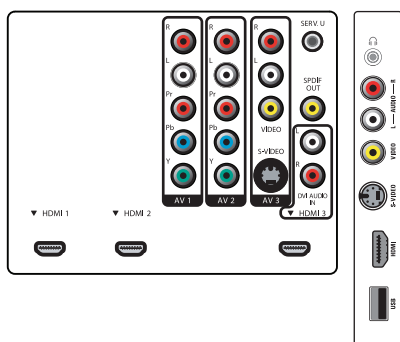

Multimedia Applications

- Multimedia connections: USB memory class device
- Playback Formats: MP3, Slideshow files (.alb), JPEG Still pictures

Tuner/Reception/Transmission

- Aerial Input: 75 ohm F-type
- TV system: ATSC, NTSC
- Video Playback: NTSC
- Cable: Unscrambled Digital Cable QAM
- Tuner bands: Hyperband, S-Channel, UHF, VHF

Connectivity

- AV 1: Audio L/R in, YPbPr
- AV 2: Audio L/R in, YPbPr
- AV 3: CVBS in, S-Video in
- HDMI 1: HDMI v1.3
- HDMI 2: HDMI v1.3
- HDMI 3: Analog audio L/R in, HDMI v1.3
- EasyLink (HDMI-CEC): One touch play, Power status, System info (menu language), System standby
- Front / Side connections: HDMI v1.3, S-video in, CVBS in, Audio L/R in, Headphone Out, USB
- Audio Output - Digital: Coaxial (cinch)

Power

- Ambient temperature: 5 °C to 40 °C
- Mains power: 110 - 240 V, 50/60 Hz
- Power consumption: 305 W
- Standby power consumption: < 1 W

Dimensions

- Set dimensions in inch (W x H x D): 45.79 x 28.03 x 4.49 inch
- Set dimensions with stand in inch (W x H x D): 45.79 x 30.94 x 12.80 inch
- Weight incl. Packaging (lb): 94.80
- Product weight (lb): 79.37 (with stand), 62.83 (without stand)
- Box dimensions in inch (W x H x D):

- 50.67 x 34.76 x 15.39 inch
- VESA wall mount compatible: 400 x 400 mm

Accessories

- Included accessories: Tabletop swivel stand, Power cord, Quick start guide, User Manual, Registration card, Remote Control

Issue date 2013-06-22

Version: 4.0.9

12 NC: 8670 000 34368
UPC: 6 09585 14521 4

© 2013 Koninklijke Philips N.V.
All Rights reserved.

Specifications are subject to change without notice.
Trademarks are the property of Koninklijke Philips N.V.
or their respective owners.

www.philips.com