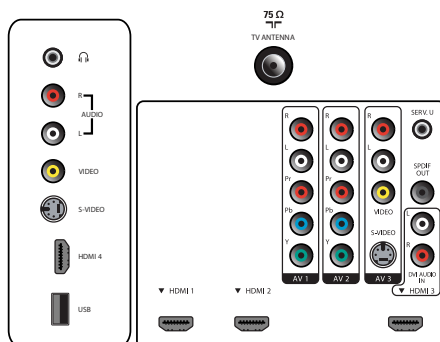

- Remote Control: TV
- Screen Format Adjustments: 4:3, Auto Format, Movie expand 14:9, Movie expand 16:9, Super Zoom, Widescreen, unscaled (1080p dot by dot)

Multimedia Applications

- Multimedia connections: USB memory class device
- Playback Formats: MP3, JPEG Still pictures

Tuner/Reception/Transmission

- Aerial Input: 75 ohm F-type
- TV system: ATSC, NTSC
- Video Playback: NTSC
- Cable: Unscrambled Digital Cable -QAM
- Tuner bands: Hyperband, S-Channel, UHF, VHF

Connectivity

- AV 1: Audio L/R in, YPbPr
- AV 2: Audio L/R in, YPbPr
- AV 3: CVBS in, S-Video in
- Front / Side connections: HDMI v1.3, S-video in, CVBS in, Audio L/R in, Headphone Out, USB
- Audio Output - Digital: Coaxial (cinch)
- HDMI 1: HDMI v1.3
- HDMI 2: HDMI v1.3
- HDMI 3: HDMI v1.3, Analog audio L/R in
- EasyLink (HDMI-CEC): One touch play, Power status, System info (menu language), System audio control, System standby

Power

- Ambient temperature: 5 °C to 40 °C
- Mains power: 110-240V, 50-60Hz
- Power consumption: 345 W
- Standby power consumption: < 0.15 W

Dimensions

- Set dimensions in inch (W x H x D): 51.26 x 31.40 x 4.55 inch
- Set dimensions with stand in inch (W x H x D): 51.26 x 34.17 x 12.80 inch
- Weight incl. Packaging (lb): 116.84
- Product weight (lb): 83.78
- Product weight (+stand) (lb): 95.9 lb
- Box dimensions in inch (W x H x D): 55.71 x 37.56 x 15.79 inch
- VESA wall mount compatible: 400 x 400 mm