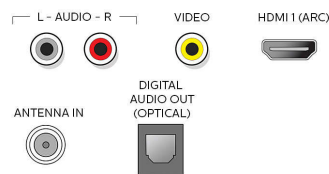

Rear

Issue date 2023-12-11

Version: 1.1.1

UPC: 6 09585 25007 9

© 2023 Koninklijke Philips N.V.
All Rights reserved.

Specifications are subject to change without notice.
Trademarks are the property of Koninklijke Philips N.V.
or their respective owners.

www.philips.com