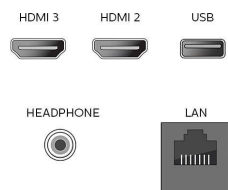

Multimedia Applications

- Multimedia connections: USB memory class device
- Playback Formats: MP3, JPEG Still pictures, MPEG1, MPEG2, H.264/MPEG-4 AVC, MPEG 4 SP/ASP, H.265/HEVC, AAC, WAVE

Tuner/Reception/Transmission

- Aerial Input: 75 ohm F-type
- TV system: ATSC, NTSC
- Video Playback: NTSC
- Tuner bands: UHF, VHF

Connectivity

- Other connections: Ethernet, Headphone out, Wireless LAN 802.11ac MIMO
- EasyLink (HDMI-CEC): One touch play, Power status, System info (menu language), Remote control pass-through, System audio control, System standby
- Audio Output - Digital: Optical (TOSLINK)
- AV 1: Shared audio L/R in, AV In
- USB: USB
- HDMI 1: Shared audio L/R in, HDMI (Audio Return Channel)
- HDMI 2: HDMI, Shared audio L/R in
- HDMI 3: HDMI, Shared audio L/R in

Power

- Mains power: 120V/60Hz
- Power consumption: 125 W
- Standby power consumption: $\leq$ 0.5W
- Ambient temperature: 5°C to 40°C (41°F to 104°F)

Dimensions

- Product weight (lb): 25.58 lb
- Box height (inch): 30.4 inch
- Box width (inch): 51.6 inch
- Box depth (inch): 7.0 inch
- Wall mount compatible: 400 x 300 mm
- Set Width (inch): 45.0 inch
- Set Height (inch): 27.1 inch
- Set Depth (inch): 4.3 inch
- Set width (with stand) (inch): 45.0 inch
- Set depth (with stand) (inch): 8.7 inch
- Set height (with stand) (inch): 29.1 inch
- Product weight (+stand) (lb): 26.02 lb
- Weight incl. Packaging (lb): 35.28

Connections

Side