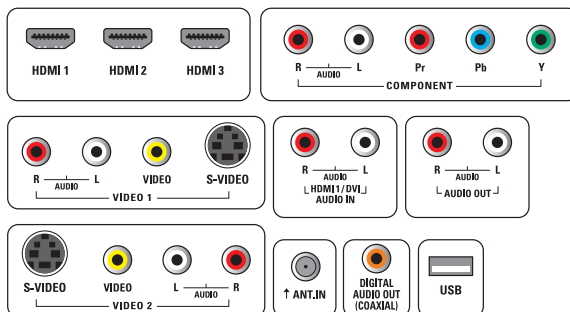

Multimedia Applications

- Multimedia connections: USB memory class device
- Playback Formats: JPEG Still pictures, MP3

Tuner/Reception/Transmission

- Aerial Input: 75 ohm F-type
- TV system: ATSC, NTSC
- Video Playback: NTSC
- Tuner bands: UHF, VHF

Connectivity

- AV 1: Audio L/R in, YPbPr
- AV 2: Audio L/R in, CVBS in, S-Video
- AV 3: Audio L/R in, CVBS in, S-Video in
- HDMI 1: Analog audio L/R in, HDMI
- HDMI 2: HDMI
- HDMI 3: HDMI
- Audio Output - Digital: Coaxial (cinch)
- Other connections: Analog audio Left/Right out
- USB: USB
- EasyLink (HDMI-CEC): One touch play, Power status, System info (menu language), System audio control, System standby

Power

- Mains power: 120V/60Hz
- Power consumption: 128 W
- Standby power consumption: < 0.15 W
- Ambient temperature: 5°C to 35°C (41°F to 95°F)

Dimensions

- Set dimensions in inch (W x H x D): 30.91 x 18.98 x 1.93 inch
- Set dimensions with stand in inch (W x H x D): 30.91 x 20.93 x 8.66 inch
- Product weight (lb): 19.18
- Product weight (+stand) (lb): 20.72 lb
- Box dimensions in inch (W x H x D): 35.83 x 24.76 x 8.98 inch
- Weight incl. Packaging (lb): 26.01
- VESA wall mount compatible: 200 x 200 mm

Accessories

- Included accessories: Table top stand, Power cord,

Quick start guide, User Manual, Registration card, Remote Control, Batteries for remote control

Issue date 2014-03-14

Version: 1.1.1

12 NC: 8670 000 63325
UPC: 6 09585 19116 7

© 2014 Koninklijke Philips N.V.
All Rights reserved.

Specifications are subject to change without notice.
Trademarks are the property of Koninklijke Philips N.V.
or their respective owners.

www.philips.com