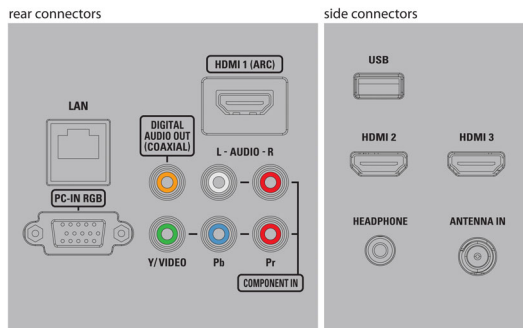

Tuner/Reception/Transmission

- Aerial Input: 75 ohm F-type
- TV system: ATSC, NTSC
- Video Playback: NTSC
- Tuner bands: UHF, VHF

Connectivity

- AV 1: Shared audio L/R in, CVBS/YpBPr
- Audio Output - Digital: Coaxial (cinch)
- Other connections: Ethernet, Headphone out, PC-In VGA, Wi-Fi(built-in)
- USB: USB
- HDMI 1: HDMI, Shared audio L/R in
- HDMI 2: HDMI, Shared audio L/R in
- HDMI 3: HDMI, Shared audio L/R in
- EasyLink (HDMI-CEC): One touch play, Power status, System info (menu language), Remote control pass-through, System audio control, System standby

Power

- Ambient temperature: 5°C to 40°C (41°F to 104°F)
- Mains power: 120V/60Hz
- Power consumption: 145 W
- Standby power consumption: < 0.5 W

Dimensions

- Set dimensions in inch (W x H x D): 43.8 x 26.1 x 4.3 inch
- Product weight (lb): 26.02 lb
- Set dimensions with stand in inch (W x H x D): 43.8 x 27.8 x 10.7 inch

- Product weight (+stand) (lb): 29.99 lb
- Box dimensions in inch (W x H x D): 51.9 x 31.0 x 8.2 inch
- Weight incl. Packaging (lb): 39.91 lb
- VESA wall mount compatible: 300 x 300 mm

Accessories

- Included accessories: Table top stand, Quick start guide, User Manual, Remote Control, Batteries for remote control

Network Services

- NetTV Apps: CloudTV, Netflix, Pandora, Portico, Vudu, YouTube
- Network Features: DLNA Multimedia Browser, WirelessConnect

Issue date 2014-10-28

Version: 3.1.1

12 NC: 8670 001 11104
UPC: 6 09585 24045 2

© 2014 Koninklijke Philips N.V.
All Rights reserved.

Specifications are subject to change without notice.
Trademarks are the property of Koninklijke Philips N.V.
or their respective owners.

www.philips.com