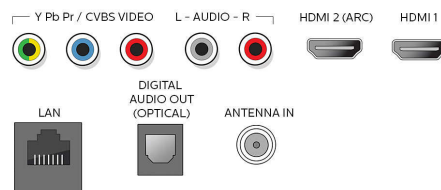

- Multimedia connections: USB memory class device
- Playback Formats: MP3, JPEG Still pictures, MPEG1, MPEG2, H.264/MPEG-4 AVC, H.265/HEVC, AAC, WAVE, AC3, MPEG4

Tuner/Reception/Transmission

- Aerial Input: 75 ohm F-type
- TV system: ATSC, NTSC
- Video Playback: NTSC
- Tuner bands: UHF, VHF

Connectivity

- Other connections: Ethernet, Headphone out, Wireless LAN 802.11ac MIMO
- EasyLink (HDMI-CEC): One touch play, Power status, System info (menu language), Remote control pass-through, System audio control, System standby
- Audio Output - Digital: Optical (TOSLINK)
- AV 1: Shared audio L/R in, CVBS/YPbPr
- USB: USB
- HDMI 1: Shared audio L/R in, HDMI
- HDMI 2: Shared audio L/R in, HDMI (Audio Return Channel)
- HDMI 3: HDMI, Shared audio L/R in

Power

- Mains power: 120V/60Hz
- Power consumption: 230 W
- Standby power consumption: $\leq 0.5W$
- Ambient temperature: 5°C to 40°C (41°F to 104°F)

Dimensions

- Product weight (lb): 40.1 lb
- Box height (inch): 37.6 inch
- Box width (inch): 65.1 inch
- Box depth (inch): 7.2 inch
- Wall mount compatible: 400 x 200 mm
- Set Width (inch): 57.4 inch
- Set Height (inch): 33.6 inch
- Set Depth (inch): 3.9 inch
- Set width (with stand) (inch): 57.4 inch
- Set depth (with stand) (inch): 10.2 inch
- Set height (with stand) (inch): 35.4 inch
- Product weight (+stand) (lb): 41.4 lb
- Weight incl. Packaging (lb): 56.2 lb

Connections

Side

Rear

Issue date 2023-12-15

Version: 4.0.1

UPC: 6 09585 25059 8

© 2023 Koninklijke Philips N.V.
All Rights reserved.

Specifications are subject to change without notice.
Trademarks are the property of Koninklijke Philips N.V.
or their respective owners.

www.philips.com