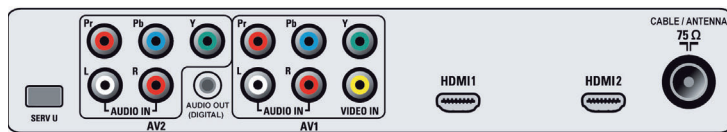

Power

- Ambient temperature: 5 °C to 40 °C
- Mains power: 100-250V, 50-60Hz
- Power consumption: 190 (235 MAX) W
- Standby power consumption: < 1 W

Dimensions

- Set dimensions in inch (W x H x D):
36.7 x 4.7 x 24.6 inch
- Set dimensions with stand in inch (W x H x D):
36.7 x 10.4 x 27.1 inch
- Product weight (lb): 62.1 (with stand), 46,3 (without stand)
- Box dimensions in inch (W x H x D):
38.9 x 12.9 x 28.3 inch
- Weight incl. Packaging (lb): 74.3

Accessories

- Included accessories: Tabletop swivel stand, Power cord, Quick start guide, User Manual, Registration card, Remote Control

Issue date 2013-06-22

Version: 4.0.10

12 NC: 8670 000 26103
UPC: 6 09585 12336 6