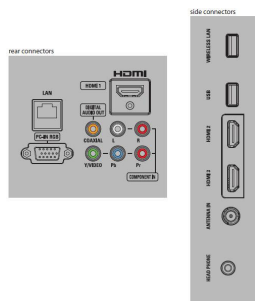

- Multimedia connections: USB memory class device
- Playback Formats: JPEG Still pictures, MP3, H.264/MPEG-4 AVC, MPEG 4 SP/ASP, MPEG1, MPEG2, WMV9/VC1

Tuner/Reception/Transmission

- Aerial Input: 75 ohm F-type
- TV system: ATSC, NTSC
- Video Playback: NTSC
- Tuner bands: UHF, VHF

Connectivity

- AV 1: CVBS in, Shared audio L/R in
- AV 2: YPbPr, Shared audio L/R in
- HDMI 1: HDMI, Shared audio L/R in
- HDMI 2: HDMI, Shared audio L/R in
- HDMI 3: HDMI, Shared audio L/R in
- EasyLink (HDMI-CEC): One touch play, Power status, System info (menu language), System audio control, System standby, Remote control pass-through
- Audio Output - Digital: Coaxial (cinch)
- Other connections: Headphone out, Ethernet, PC-In VGA, Shared audio L/R in
- USB: USB

Power

- Mains power: 120V/60Hz
- Power consumption: 45 W
- Standby power consumption: < 0.5 W
- Ambient temperature: 5°C to 40°C (41°F to 104°F)

Dimensions

- Set dimensions in inch (W x H x D): 25.02 x 15.65 x 2.7 inch
- Set dimensions with stand in inch (W x H x D): 25.04 x 16.95 x 6.97 inch
- Product weight (lb): 10.8
- Product weight (+stand) (lb): 12.57 lb
- Box dimensions in inch (W x H x D): 28.94 x 18.46 x 4.69 inch
- Weight incl. Packaging (lb): 15.21
- VESA wall mount compatible: 200 x 100 mm

Accessories

- Included accessories: Table top stand, Quick start guide, User Manual, Registration card, Remote Control, Batteries for remote control, USB Wireless LAN adapter, Cable management

Issue date 2013-06-23

Version: 5.1.1

12 NC: 8670 000 87096
UPC: 6 09585 22323 3

© 2013 Koninklijke Philips N.V.
All Rights reserved.

Specifications are subject to change without notice.
Trademarks are the property of Koninklijke Philips N.V.
or their respective owners.

www.philips.com