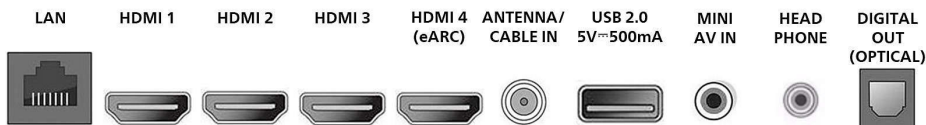

Multimedia Applications

- Multimedia connections: USB Storage Device
- Playback Formats: AAC (.MKV, .MP4, .MOV), AC3/EAC3 (.MKV, .MP4, .MOV, .AC3), GIF (non-animated), H.264/AVC (.MKV, .MP4, .MOV), JPG, MP3 (.MP3, .MKV), PCM (.WAV, .MKV, .MP4, .MOV), PNG, H.265/HEVC

Tuner/Reception/Transmission

- TV system: ATSC, NTSC
- Video Playback: NTSC
- Tuner bands: UHF, VHF
- Aerial input: 75 ohm F-type

Connectivity

- Wireless connection: Wireless LAN (802.11ac)
- HDMI features: 4K, eARC/ARC (HDMI 4)
- EasyLink (HDMI-CEC): One touch play, Power status, System info (menu language), System audio control, System standby
- USB 2.0 inputs: 1
- HDMI inputs: 4
- Other inputs: Ethernet, Digital audio out (optical), Headphone out, CVBS+Audio L/R in
- Audio Output - Digital: Optical (TOSLINK)

Power

- Power consumption: 170 W
- Standby power consumption: < 0.5 W
- Ambient temperature: 5°C to 40°C (41°F to 104°F)
- Main power: 120V/60Hz

Dimensions

- Wall mount compatible: 400 x 300 mm
- Set dimensions (W x H x D): 56.9 x 32.8 x 3.4 inch
- Product weight: 36.60 lb
- Set dimensions with stand (W x H x D): 56.9 x 35.5 x 11.6 inch
- Box dimensions (W x H x D): 63.0 x 37.8 x 6.5 inch
- Weight incl. packaging: 50.27 lb
- Product weight with stand: 37.26 lb
- Stand width: 51.45 inch

Accessories

- Included: Batteries for remote control, Quick start guide, Remote control, Screws, Tabletop stand

Network Services

- TV Operating System: Roku OS

Issue date 2024-01-04

© 2024 Koninklijke Philips N.V.
All Rights reserved.

Version: 6.6.1

Specifications are subject to change without notice.
Trademarks are the property of Koninklijke Philips N.V.
or their respective owners.

UPC: 6 09585 25598 2

www.philips.com

* Roku, Roku TV, the Roku logo, and the purple d-pad design are trademarks of Roku, Inc. All other trademarks and logos herein are the property of their respective owners.

* The terms HDMI and HDMI HighDefinition Multimedia Interface, and the HDMI Logo are trademarks or registered trademarks of HDMI Licensing Administrator, Inc. in the United States and other countries.

* Dolby, Dolby Audio, and the double-D symbol are registered trademarks of Dolby Laboratories Licensing Corporation.

* Apple, Apple Home, AirPlay, HomeKit and Siri are trademarks of Apple Inc., registered in the U.S. and other countries and regions. This Philips Roku TV is compatible with AirPlay 2 and HomeKit, and requires iOS 12.3 or later or macOS 10.14.5 or later.

* Google and Google Home are trademarks of Google LLC. Third party features and services may be subject to change or removal without notice.

* Content resolution is based on TV compatibility and may vary by channel. Channels are subject to change, vary by region, and may require payment. Roku search does not work with all channels.

* Payment required for some channels and content. Channels can change and vary by region.