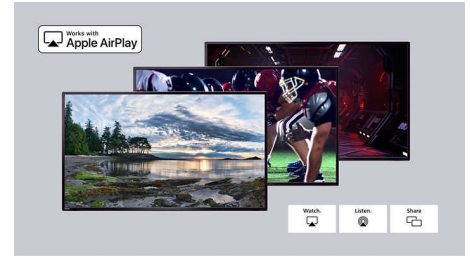

Entertainment and simple home

Quickly access your cable box, satellite, HDTV antenna, and favorite streaming channels all from your home screen.

Works with Apple AirPlay

Effortlessly stream videos, photos, music, and more from your Apple device to your TV with AirPlay.