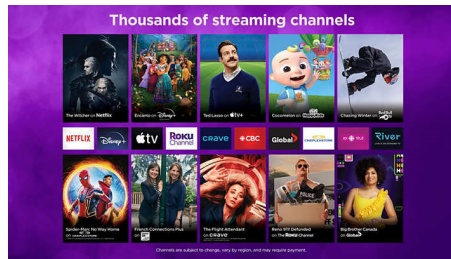

Entertainment and simple home

Quickly access your cable box, satellite, HDTV antenna, and favorite streaming channels all from your home screen.

Works with Apple AirPlay

Effortlessly stream videos, photos, music, and more from your Apple device to your TV with AirPlay.

4K HDR10 and HLG HDR

Experience extraordinary picture quality with UHD resolution, combined with HDR for sharp contrast and unbelievably vivid colors.

500,000+ movies & TV episodes

Get more from your TV. Choose from a large selection of entertainment across popular streaming services.