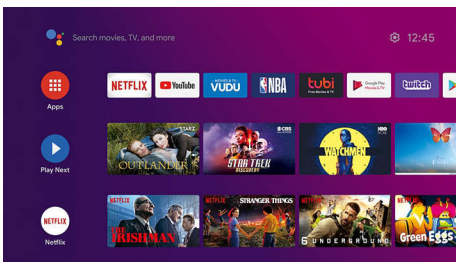

Android TV

Android TV brings great content to you, so you can spend less time browsing and more time

watching. Just pick from the personalized recommendations on Google Play, YouTube, and other apps that appear automatically in your home screen.