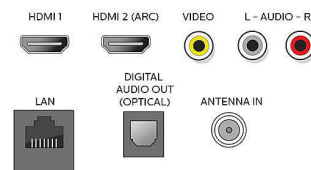

Tuner/Reception/Transmission

- Aerial Input: 75 ohm F-type
- TV system: ATSC, NTSC
- Video Playback: NTSC
- Tuner bands: UHF, VHF

Connectivity

- Other connections: Ethernet, Headphone out, Wireless LAN 802.11ac MIMO
- EasyLink (HDMI-CEC): One touch play, Power status, System info (menu language), Remote control pass-through, System audio control, System standby
- Bluetooth version: 4.2
- Audio Output - Digital: Optical (TOSLINK)
- AV 1: Audio L/R in, CVBS in
- USB: USB
- HDMI 1: HDMI
- HDMI 3: HDMI
- HDMI 2(ARC): HDMI

Power

- Mains power: 120V/60Hz
- Power consumption: 230 W
- Standby power consumption: < 0.5W
- Ambient temperature: 5°C to 40°C (41°F to 104°F)

Dimensions

- Product weight (lb): 39.9 lb
- Box height (inch): 37.6 inch
- Box width (inch): 65.2 inch
- Box depth (inch): 7.3 inch
- Stand width: 1086 mm
- Wall mount compatible: 400 x 200 mm
- Set Width (inch): 57.4 inch
- Set Height (inch): 33.1 inch
- Set Depth (inch): 4.0 inch
- Set width (with stand) (inch): 57.4 inch
- Set depth (with stand) (inch): 10.2 inch
- Set height (with stand) (inch): 34.3 inch

- Product weight (+stand) (lb): 40.6 lb
- Weight incl. Packaging (lb): 57.32 lb

Accessories

- Included accessories: Table top stand, Quick start guide, Remote Control, Screws, Batteries for remote control
- Power cord: 59 inch

Android TV Services

- OS: Android Oreo

Connections

Side

Rear

Issue date 2023-12-11

Version: 4.0.1

UPC: 6 09585 25297 4

© 2023 Koninklijke Philips N.V.
All Rights reserved.

Specifications are subject to change without notice.
Trademarks are the property of Koninklijke Philips N.V.
or their respective owners.

www.philips.com

* Google, Google Play, Android, YouTube, and related marks and logos are trademarks of Google LLC.

* USB recording for digital channels only, recordings may be limited by broadcast copy protection. Country and channel restrictions may apply.

* USB multimedia playback requires third-party app installation. Please visit the Google Play Store for more details, including app availability for your country.