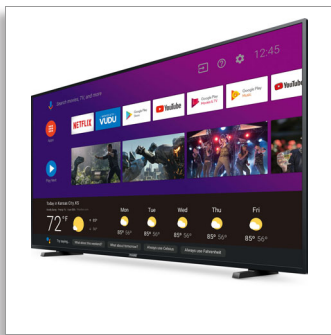

What about tomorrow?

Always use Celsius

Always use Fahrenheit

PHILIPS

Philips  
5000 series Android TV

65" class/po

4K UHD 2160p  
AndroidTV  
Built-in Google Assistant

65PFL5504

### Enjoy the beauty of 4K Ultra HD

- 4K UHD brings your TV experience to a whole new level
- HDR 10 delivers more detail and captivating colors
- Wireless LAN 802.11ac MIMO for seamless streaming