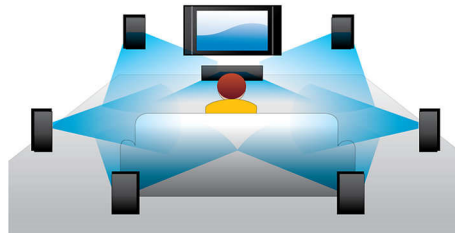

## Blu-ray Disc playback

Blu-ray Discs have the capacity to carry high definition data, along with pictures in the 1920 x 1080 resolution that defines full high definition images. Scenes come to life as details leap at you, movements smoothen and images turn crystal clear. Blu-ray also delivers uncompressed surround sound - so your audio experience becomes unbelievably real. The high storage capacity of Blu-ray Discs also allow a host of interactive possibilities to be built in. Seamless navigation during playback and other exciting features like pop-up menus bring a whole new dimension to home entertainment.

## Bonus View

With Bonus View, you can enjoy picture-in-picture with audio choices. A second smaller window - which runs a separate video sequence, appears over the main picture. You can then choose whether you want to listen to what's going on in the smaller window or in the larger one. This allows you to enjoy many special features that are often included in Blu-ray Disc movies. For example, you can watch and listen to the director's comments in the smaller window, whilst he points to scenes or actors in the main picture.

## Dolby TrueHD

Dolby TrueHD delivers 7.1 channels of the finest sound from your Blu-ray Discs. Audio reproduced is virtually indistinguishable from the studio master, so you hear what the creators intended for you to hear. Dolby TrueHD completes your high definition entertainment experience.