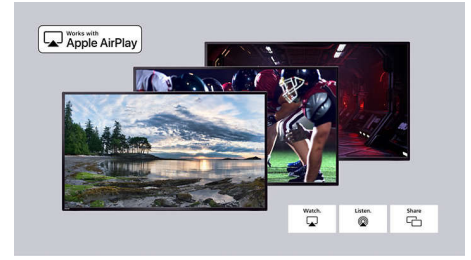

6600 series LED LCD TV
75" class/po 4K UHD 2160p, HDR / 120PMR, Bezel-Less Design

75PUL6673/F6

Highlights

Sleek borderless design

With an elegant stand and 3-sided borderless display, enhance the look of any room with this sleek TV.

Entertainment and simple home

Quickly access your cable box, satellite, HDTV antenna, and favorite streaming channels all from your home screen.

Works with Apple AirPlay

Effortlessly stream videos, photos, music, and more from your Apple device to your TV with AirPlay.